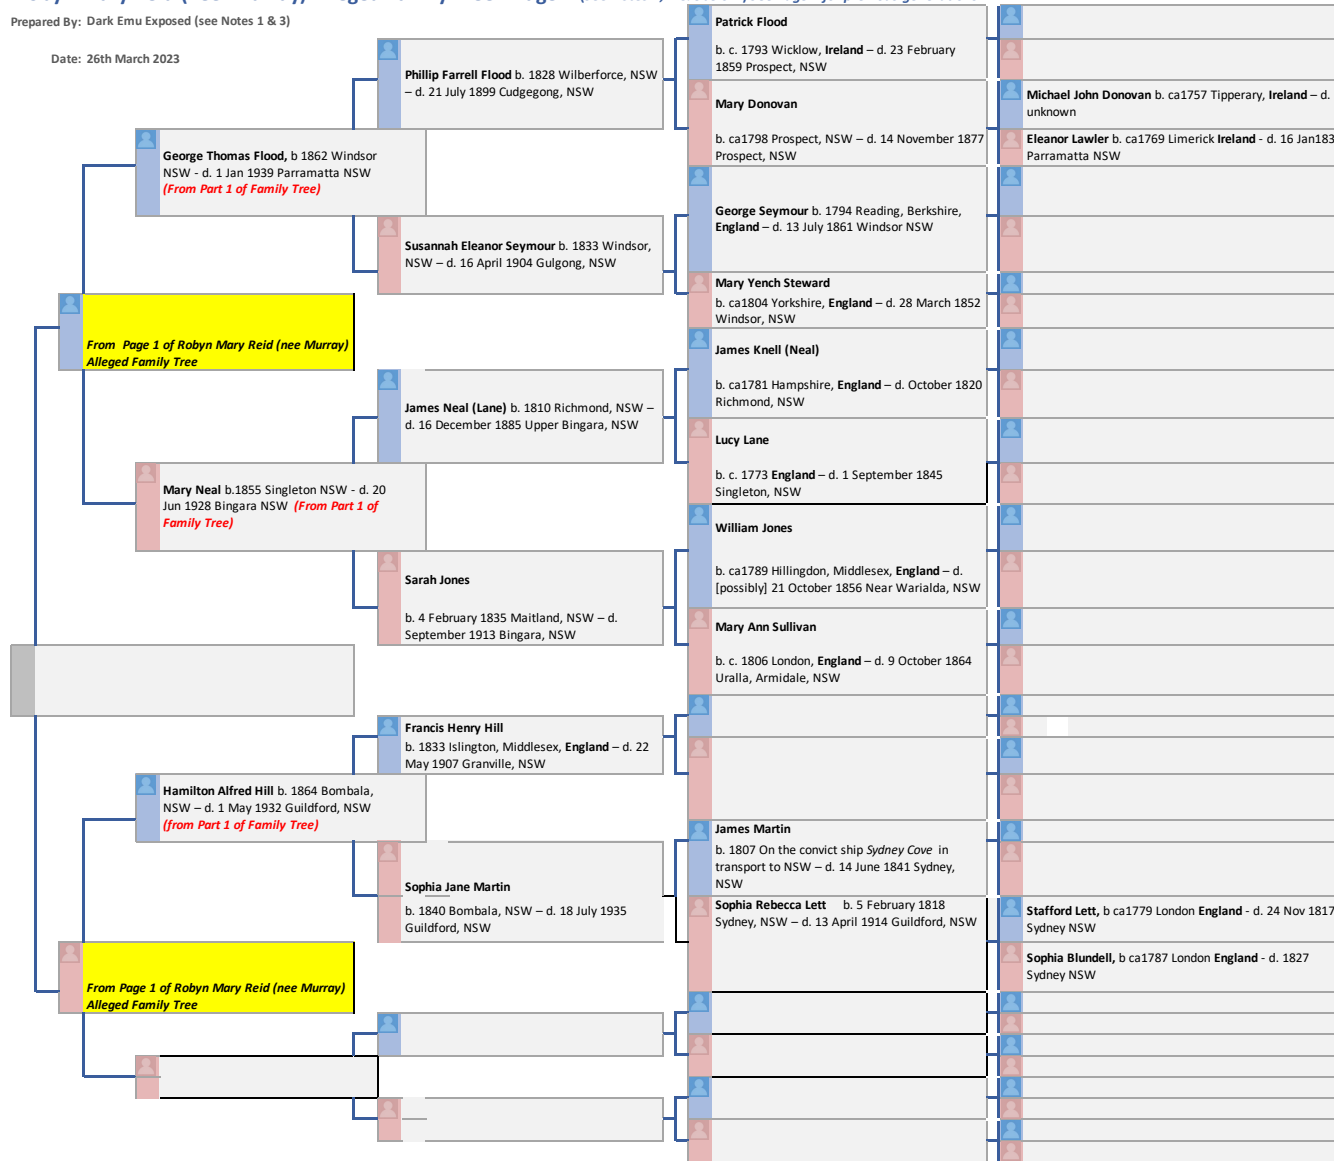

Robyn Mary Reid (nee Murray) Alleged Family Tree - Page 2 (See Notes 1, 2 & 3below) See Page 1 for previous generations.

Prepared By: Dark Emu Exposed (see Notes 1 & 3)

Date: 26th March 2023

Note 1 - This family tree has been constructed in good faith based on publicly available records.

Note 2 - The family tree of Robyn Mary Murray (nee Reid) is huge and extends over two pages. This Page 2 is a continuation of the previous generational branches on Page 1 (see as a separate File).

Note 3 - Disclaimer: This genealogical work has been undertaken in good faith and is based on the publicly available records. However, it cannot account for events which may result in Aboriginal or Torres Strait Islander (TSI) ancestry entering into the family line, such as via a private or unrecorded adoption of an Aboriginal or TSI child into the family, or a relationship out of wedlock between a family member and an Aboriginal or TSI person that produced a child of Aboriginal or TSI descent who was then incorporated into the family without record, or with a record that did not disclose the Aboriginality or TSI-descent of that child.