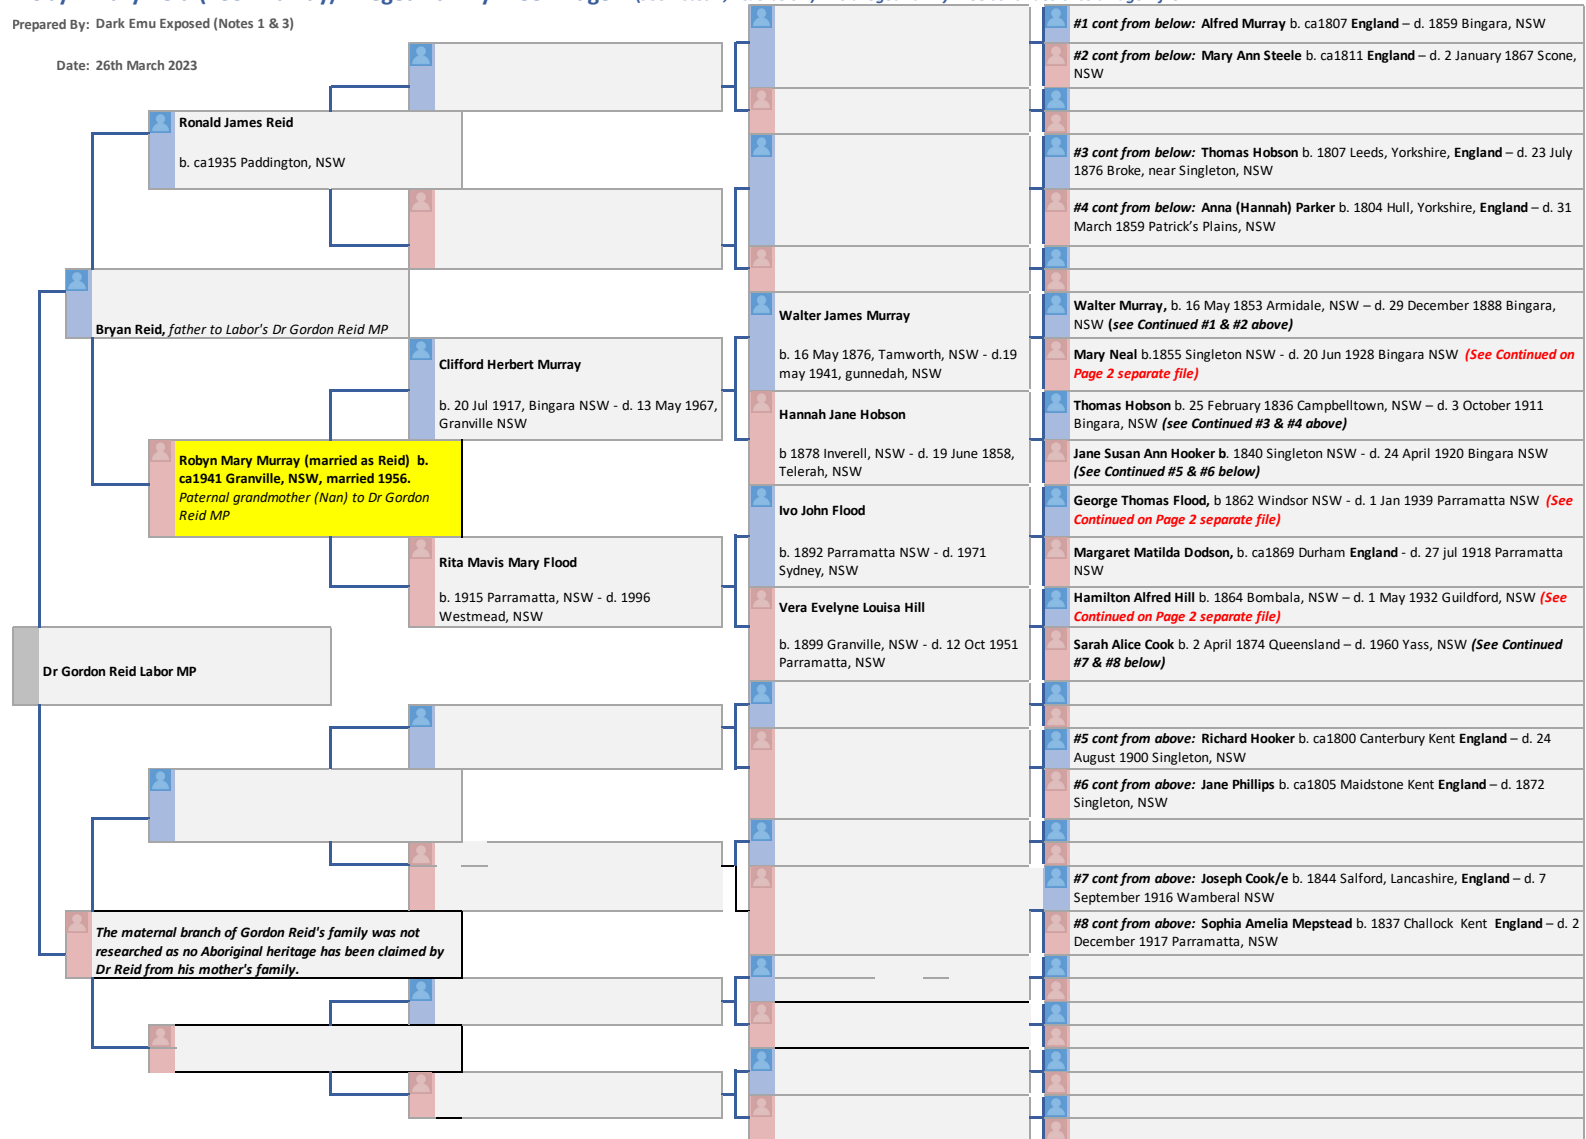

Robyn Mary Reid (nee Murray) Alleged Family Tree - Page 1 (See Notes 1,2 & 3 below) This alleged Family Tree continues onto a Page 2 file.

Prepared By: Dark Emu Exposed (Notes 1 & 3)

Date: 26th March 2023

Note 1 - This family tree has been constructed in good faith based on publically available records.

Note 2 - The family tree of Robyn Mary Murray (nee Reid) is huge and extends over two pages. In this Page 1, there are additional extensions in the last column numerated thus "#X", which indicate another generation. There are also notes in this last column indicating where a particular branch may extend to the next generational level on Page 2 (as a separate File).

Note 3 - Disclaimer: This genealogical work has been undertaken in good faith and is based on the publicly available records. However, it cannot account for events which may result in Aboriginal or Torres Strait Islander (TSI) ancestry entering into the family line, such as via a private or unrecorded adoption of an Aboriginal or TSI child into the family, or a relationship out of wedlock between a family member and an Aboriginal or TSI person that produced a child of Aboriginal or TSI descent who was then incorporated into the family without record, or with a record that did not disclose the Aboriginality or TSI-descent of that child.