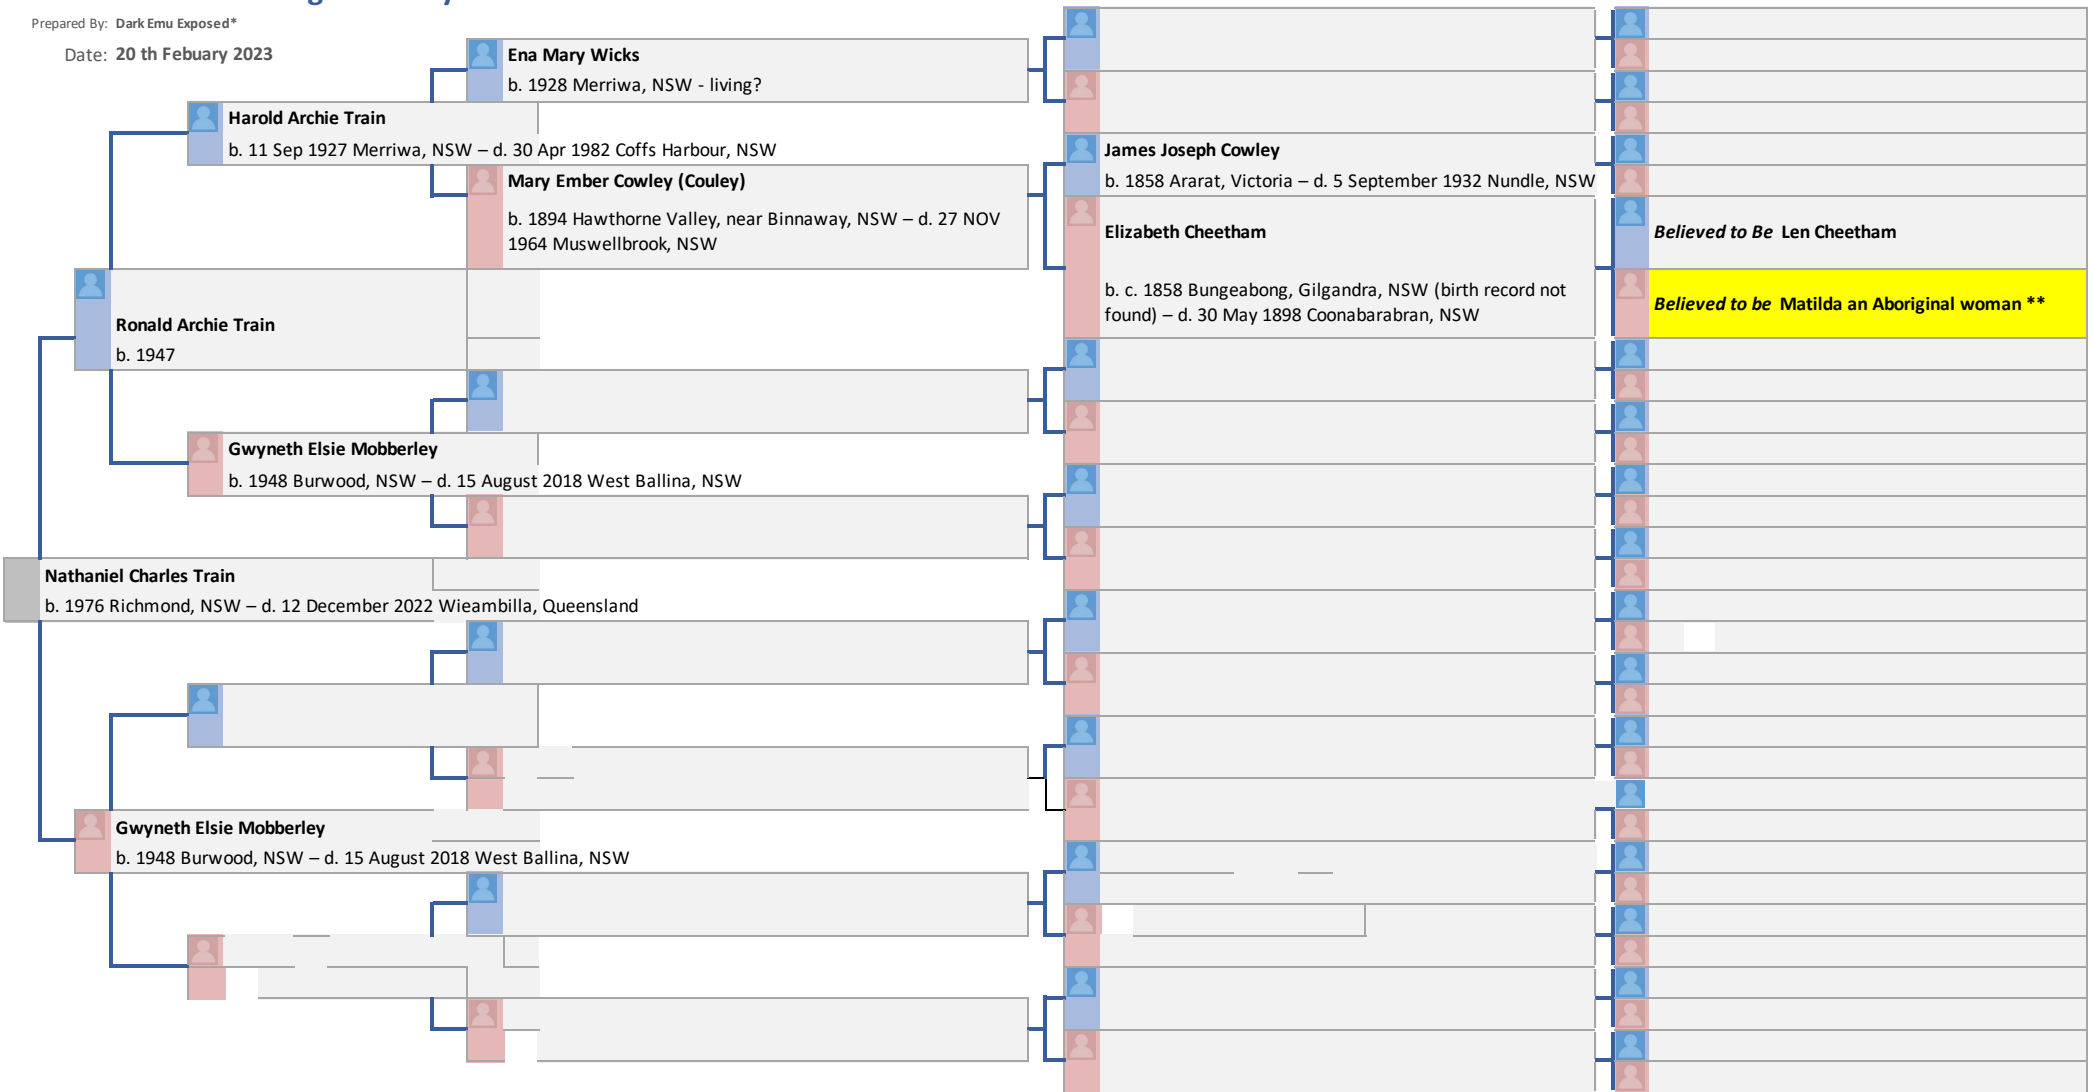

# Nathaniel Train's Alleged Family Tree\*

Prepared By: Dark Emu Exposed\*

Date: 20 th February 2023

**Note \*** - This family tree has been constructed in good faith based on publically available records.

**Note \*\*** - Nathaniel Train's 3X greatgrandmother, said to be the Aboriginal woman Matilda. See Accompanying notes posted on Ancestry.com