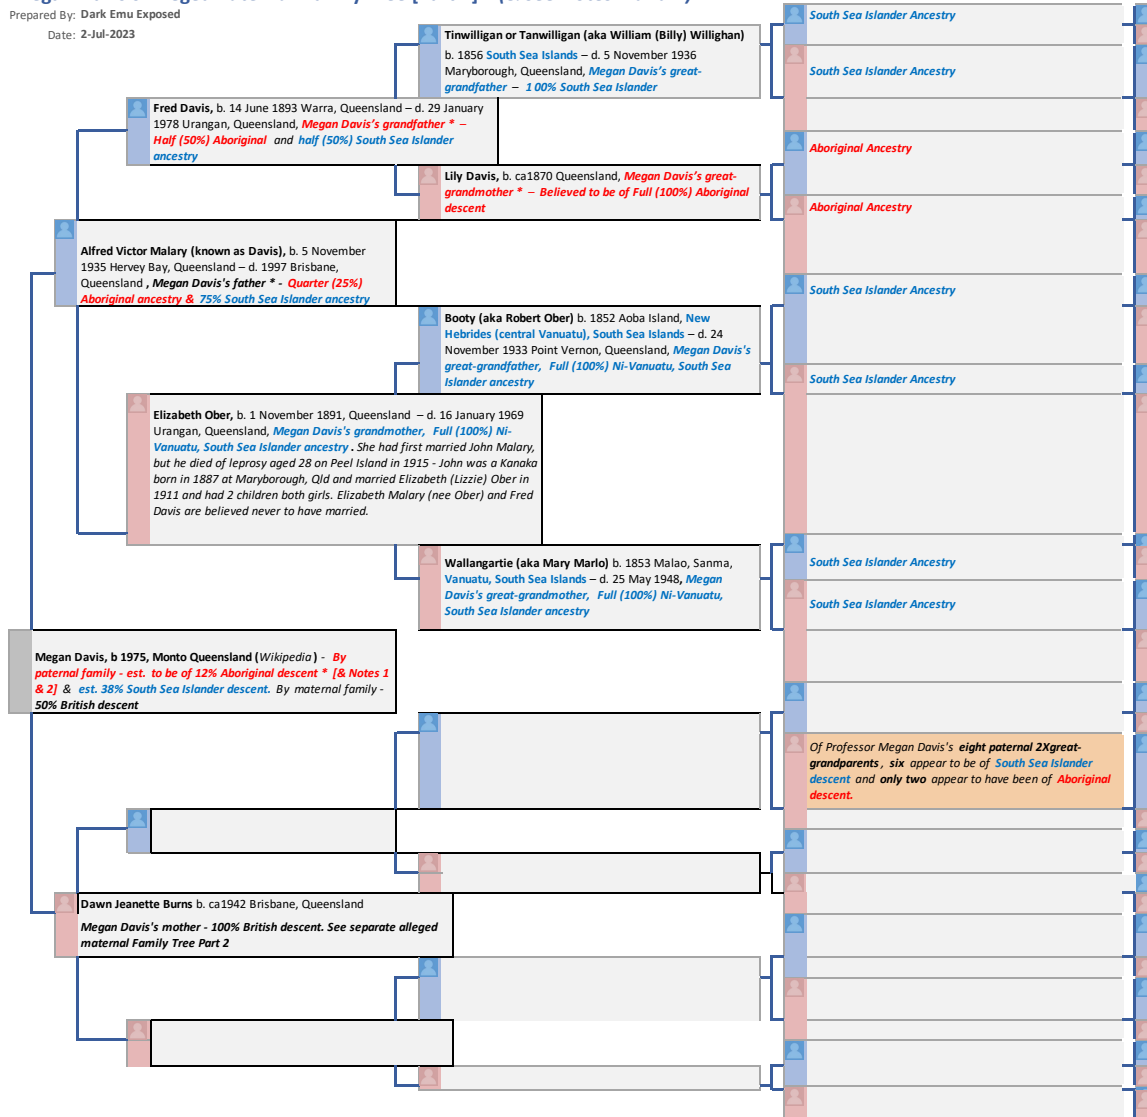

Megan Davis's Alleged Paternal Family Tree [Part 1]* (& see Notes 1 and 2)

Prepared By: Dark Emu Exposed

Date: 2-Jul-2023

Note 1 - This family tree has been constructed in good faith based on publicly available records and information from Megan Davis herself and from other members of the Davis families.

Note 2 - Disclaimer: This genealogical work has been undertaken in good faith and is based on the publicly available records. However, it cannot account for events which may result in Aboriginal or Torres Strait Islander (TSI) ancestry entering into the family line, such as via a private or unrecorded adoption of an Aboriginal or TSI child into the family, or a relationship out of wedlock between a family member and an Aboriginal or TSI person that produced a child of Aboriginal or TSI descent who was then incorporated into the family without record, or with a record that did not disclose the Aboriginality or TSI-descent of that child.