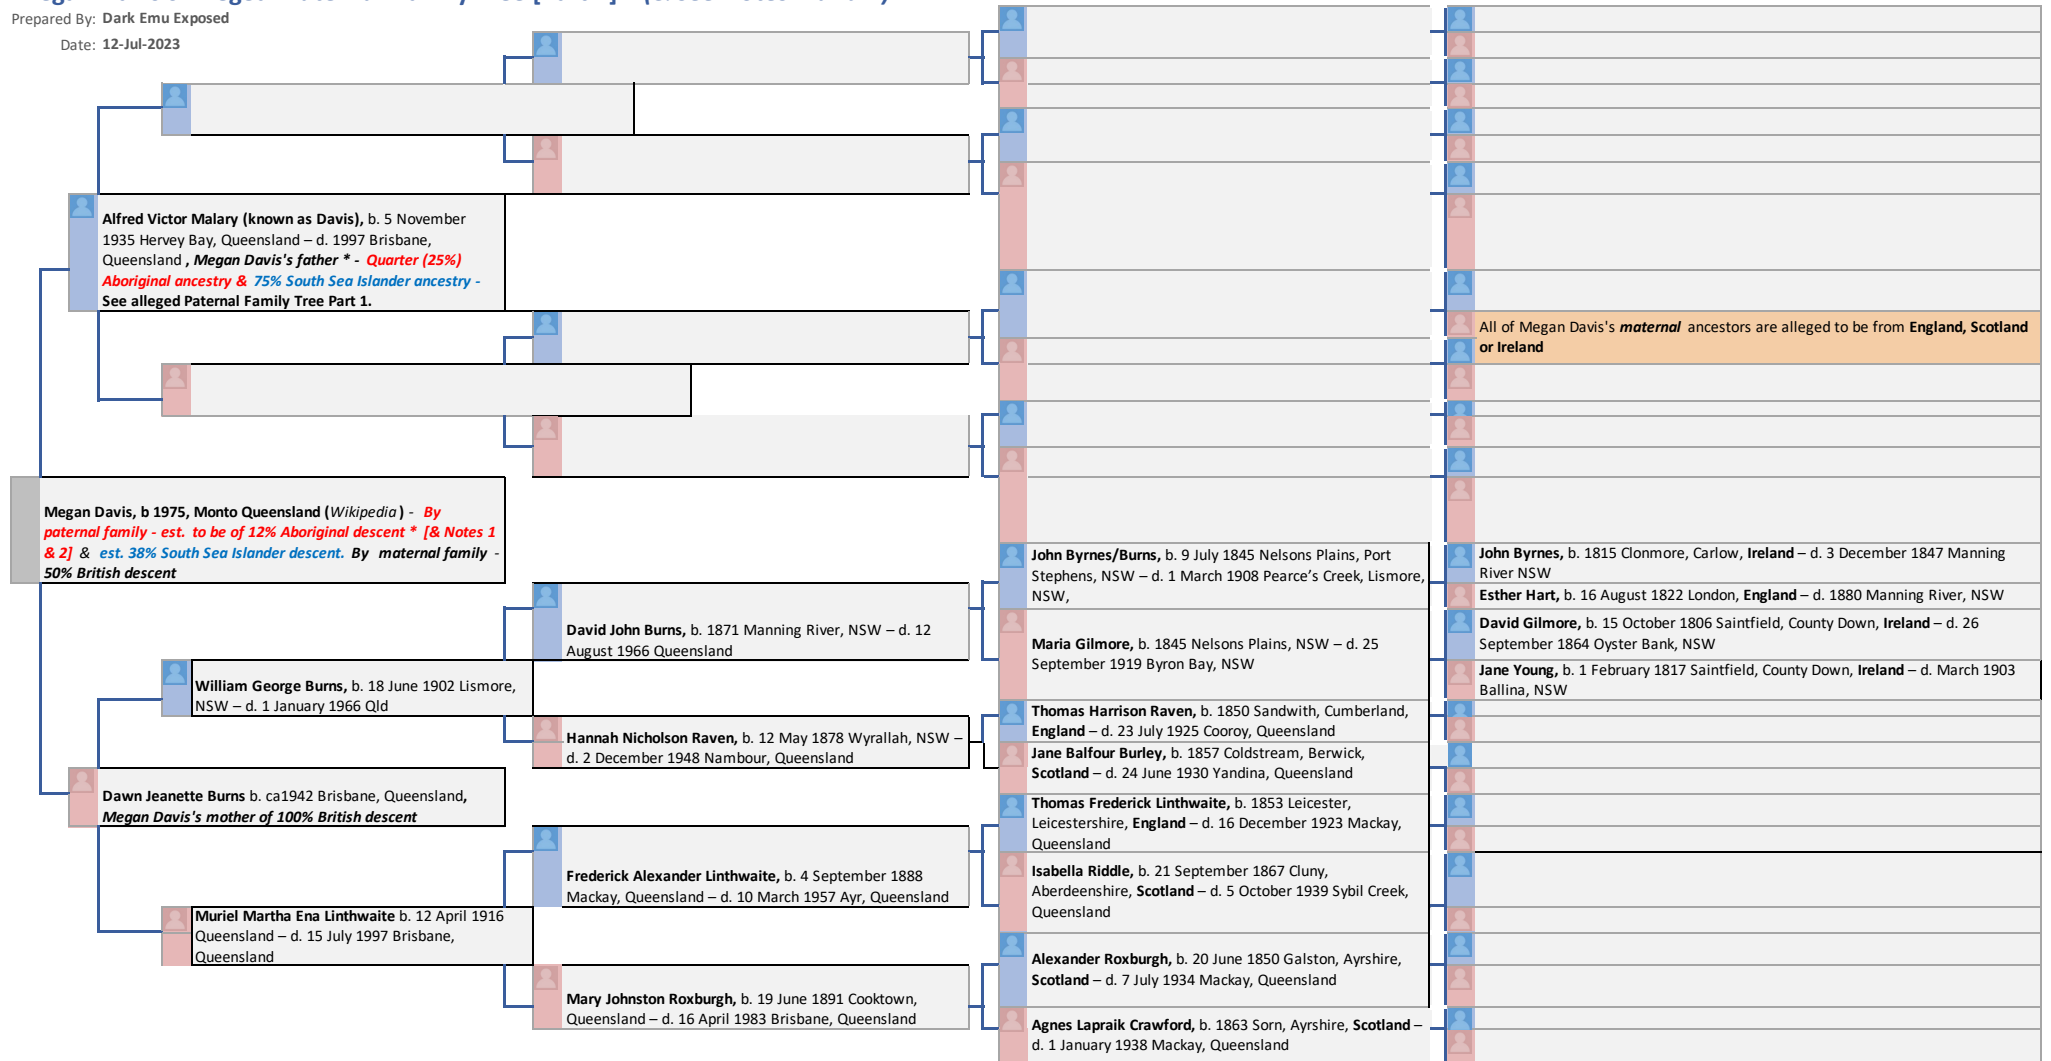

# Megan Davis's Alleged Maternal Family Tree [Part 2]\* (& see Notes 1 and 2)

Prepared By: Dark Emu Exposed

Date: 12-Jul-2023

\* Red text indicates Megan Davis' ancestors who are of Aboriginal descent

**Note 1** - This family tree has been constructed in good faith based on publicly available records and information from Megan Davis herself and from other members of the Davis families.

**Note 2 - Disclaimer:** This genealogical work has been undertaken in good faith and is based on the publicly available records. However, it cannot account for events which may result in Aboriginal or Torres Strait Islander (TSI) ancestry entering into the family line, such as via a private or unrecorded adoption of an Aboriginal or TSI child into the family, or a relationship out of wedlock between a family member and an Aboriginal or TSI person that produced a child of Aboriginal or TSI descent who was then incorporated into the family without record, or with a record that did not disclose the Aboriginality or TSI-descent of that child.