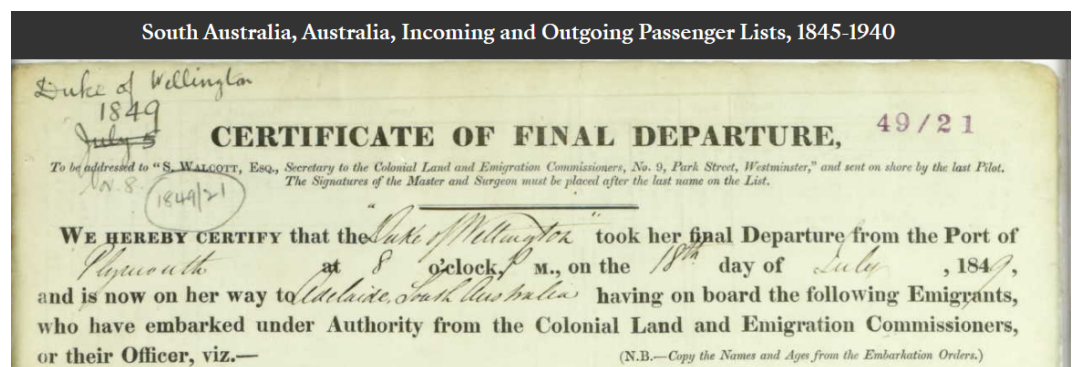

Notes 5: Mary Hawkins

1849 Arrival

[Adelaide Times, 12 November 1849, p. 2](#)

Passengers per the ship Duke of Wellington –

.... John Angel, wife and child

1849 Arrival

Certificate of Final Departure

Duke of Wellington – Departed Plymouth [England] 18 July 1849

Married

Angel John, 26

Mary [wife], 23

Henry, 3

South Australia, Australia, Incoming and Outgoing Passenger Lists, 1845-1940 for John Angel

No. on Embarkation Order.	Name		Married		Single		Children				
	Surname	Christian Name	Man's Age	Woman's Age	Man's Age	Woman's Age	Boys		Girls		
							1 to 14	Under 1	1 to 14	Under 1	
Total brought forward..											
13398	Angel	John	26	x			2	9	1	15	3
		Mary	23	x							
		Henry					3	x			

1846 Marriage

Wiltshire, England, Church of England Marriages and Banns, 1754-1916

Calne, Wiltshire

21 November 1846

John Angell, of Age, bachelor, Labourer, from Calne, Father: William Angell, Labourer

Mary Hawkins, Minor, spinster, from Calne, Father: Ambrose Hawkins, Labourer