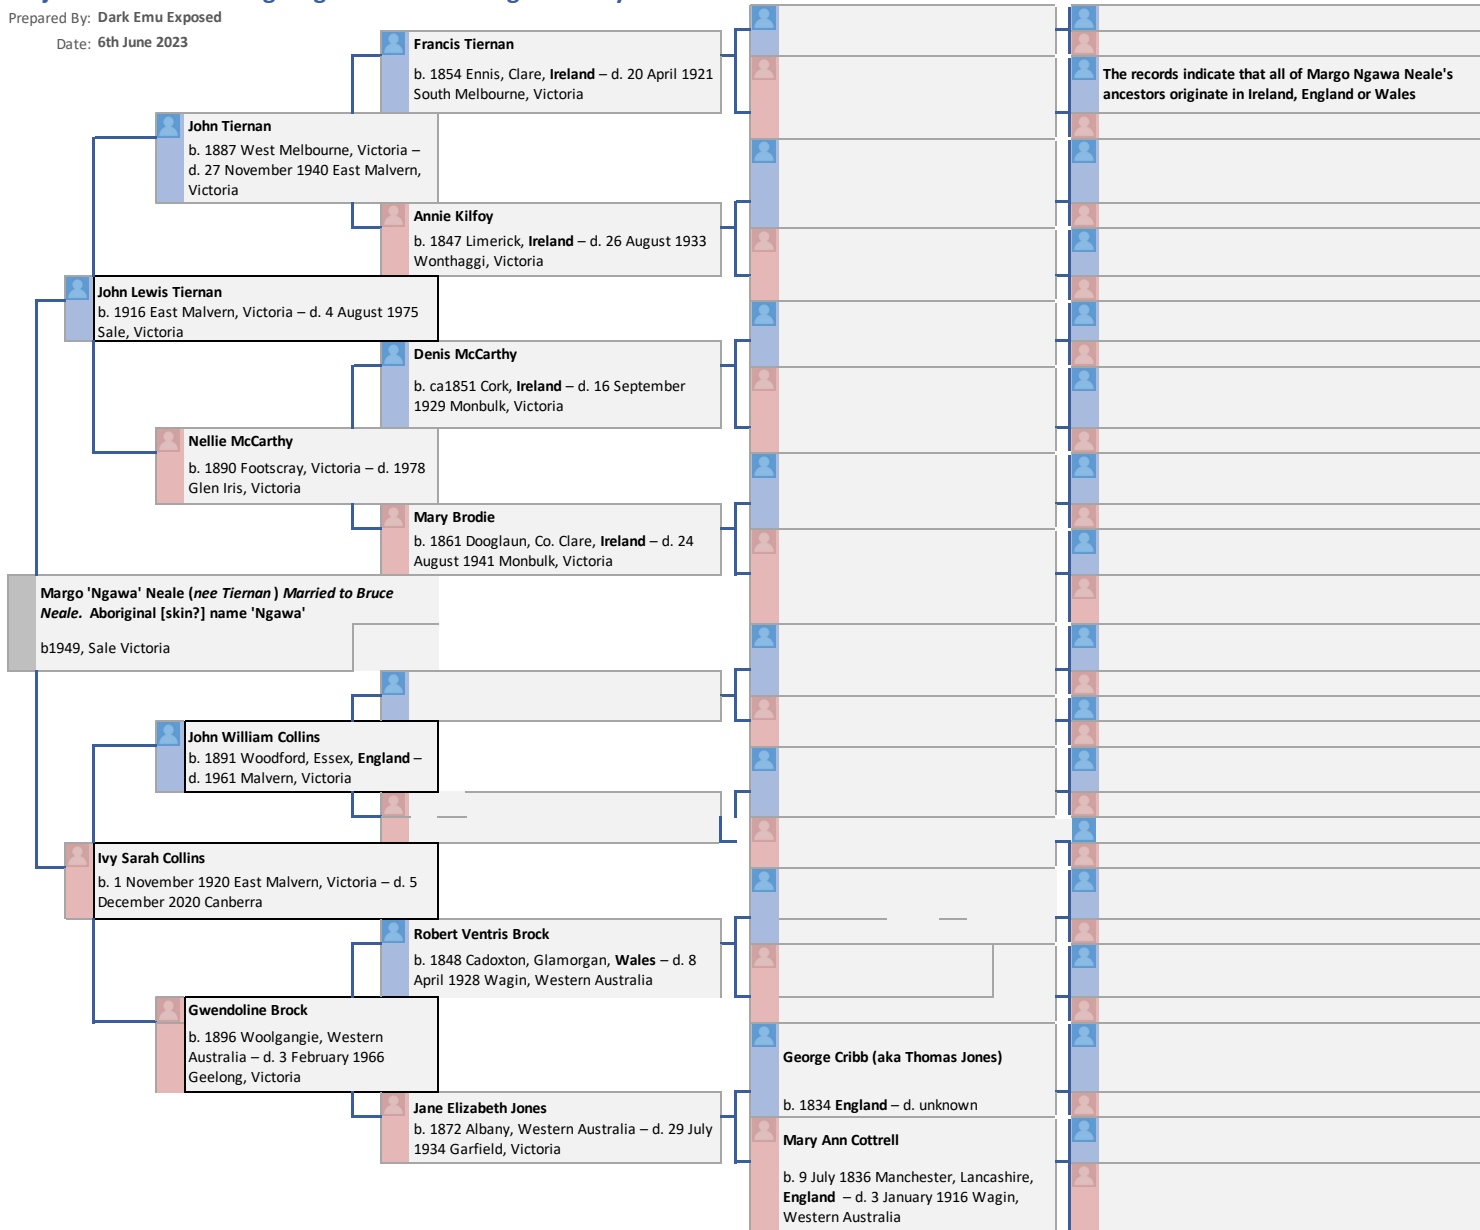

Adjunct Professor Margo Ngawa Neale - Alleged Family Tree*

Prepared By: Dark Emu Exposed

Date: 6th June 2023

Note * - This family tree has been constructed in good faith based on publicly available records.

Disclaimer: This genealogical work has been undertaken in good faith and is based on the publicly available records. However, it cannot account for events which may result in Aboriginal ancestry entering into the family line such as via a private or unrecorded adoption of an Aboriginal child into the family, or a relationship out of wedlock between a family member and an Aboriginal person that produced a child of Aboriginal descent who was then incorporated into the family without record, or with a record that did not disclose the Aboriginality of that child.