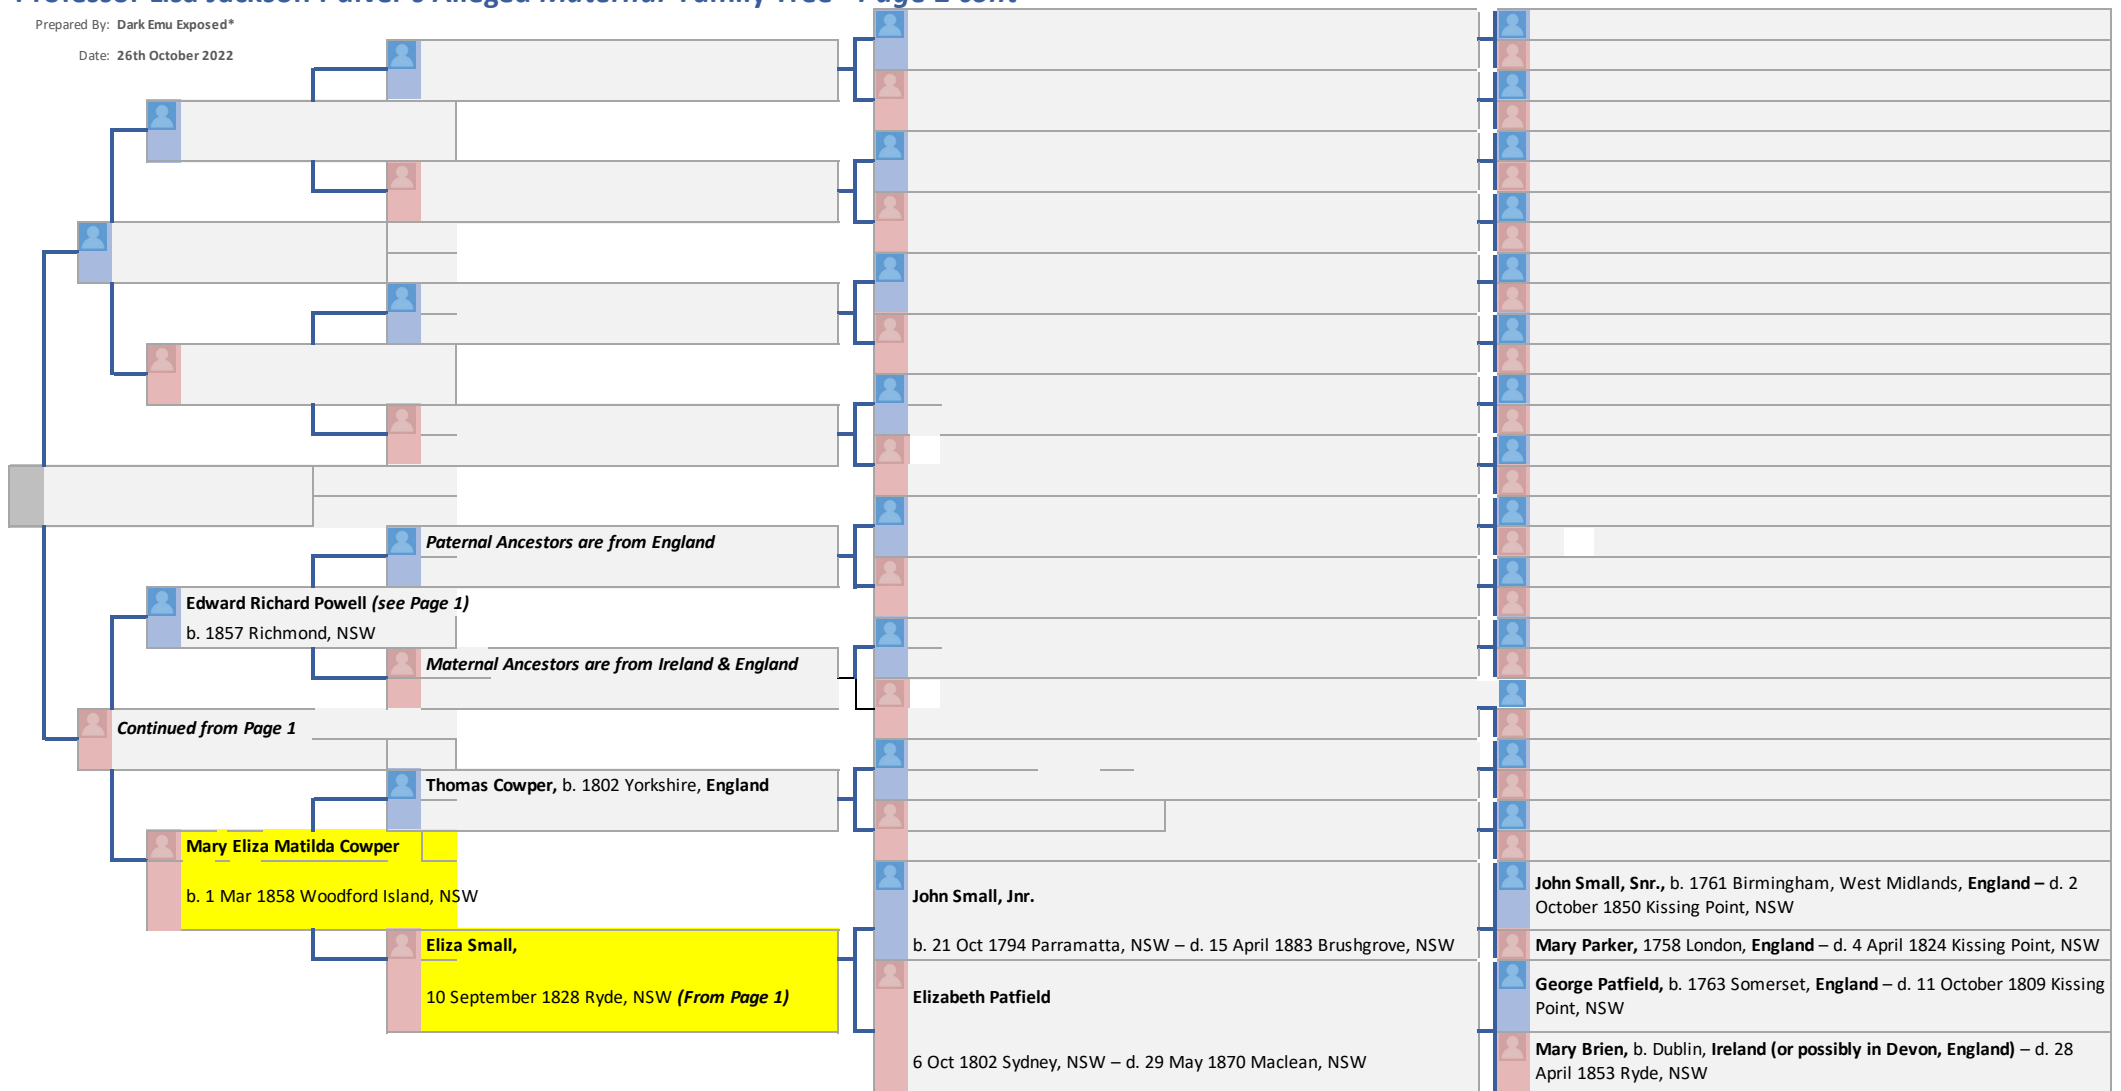

Professor Lisa Jackson Pulver's Alleged Maternal Family Tree - Page 2 cont *

Prepared By: Dark Emu Exposed*

Date: 26th October 2022

Note * - This family tree has been constructed in good faith based on publically available records.
 Yellow colour indicates the Cowper and Small family lines following on from Page 1 of the maternal family tree.