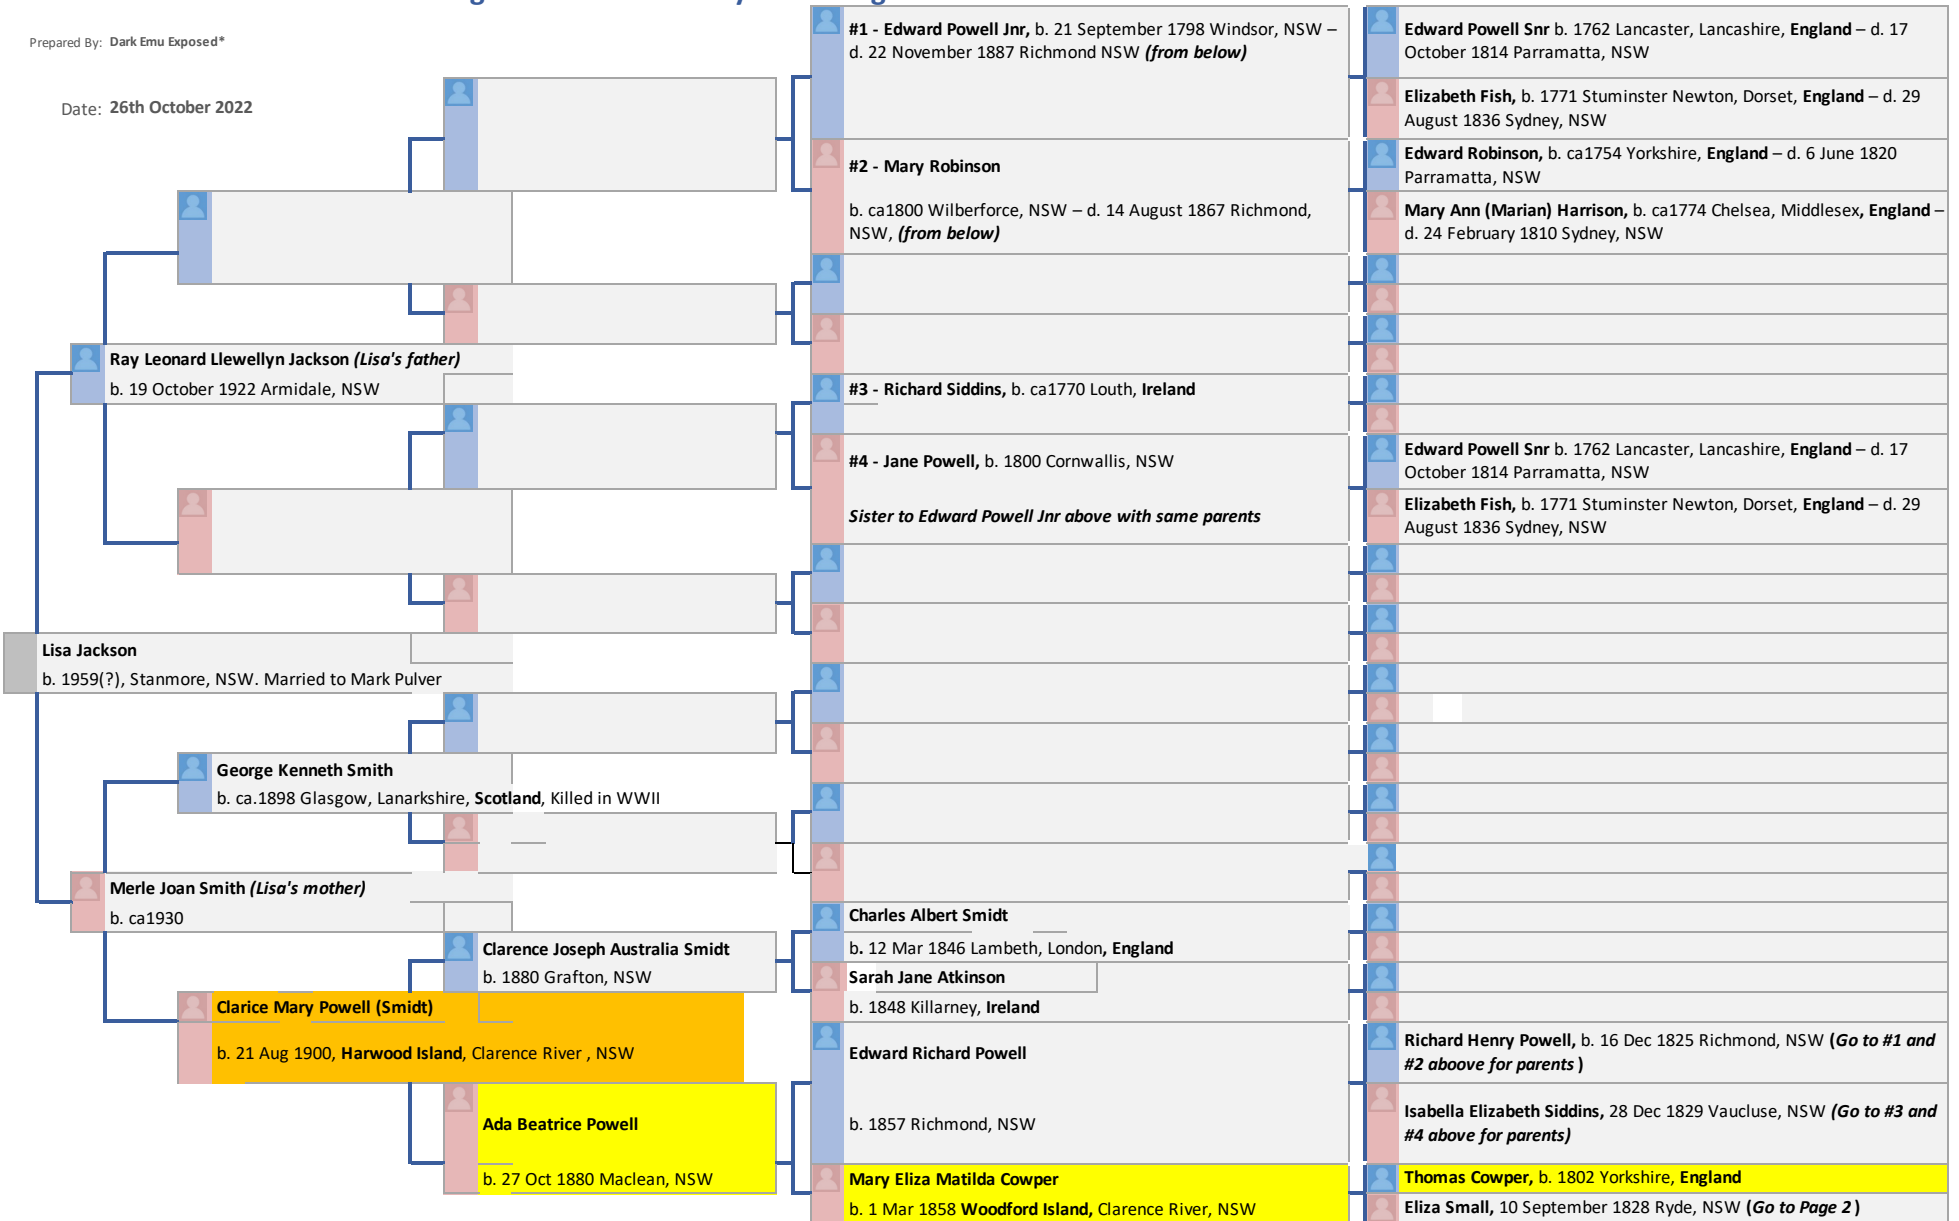

Professor Lisa Jackson Pulver's Alleged Maternal Family Tree - Page 1*

Prepared By: Dark Emu Exposed*

Date: 26th October 2022

Note * - This family tree has been constructed in good faith based on publically available records.
Yellow colour indicates the Cowper and Small family lines to be continued on Page 2 of the maternal family tree.