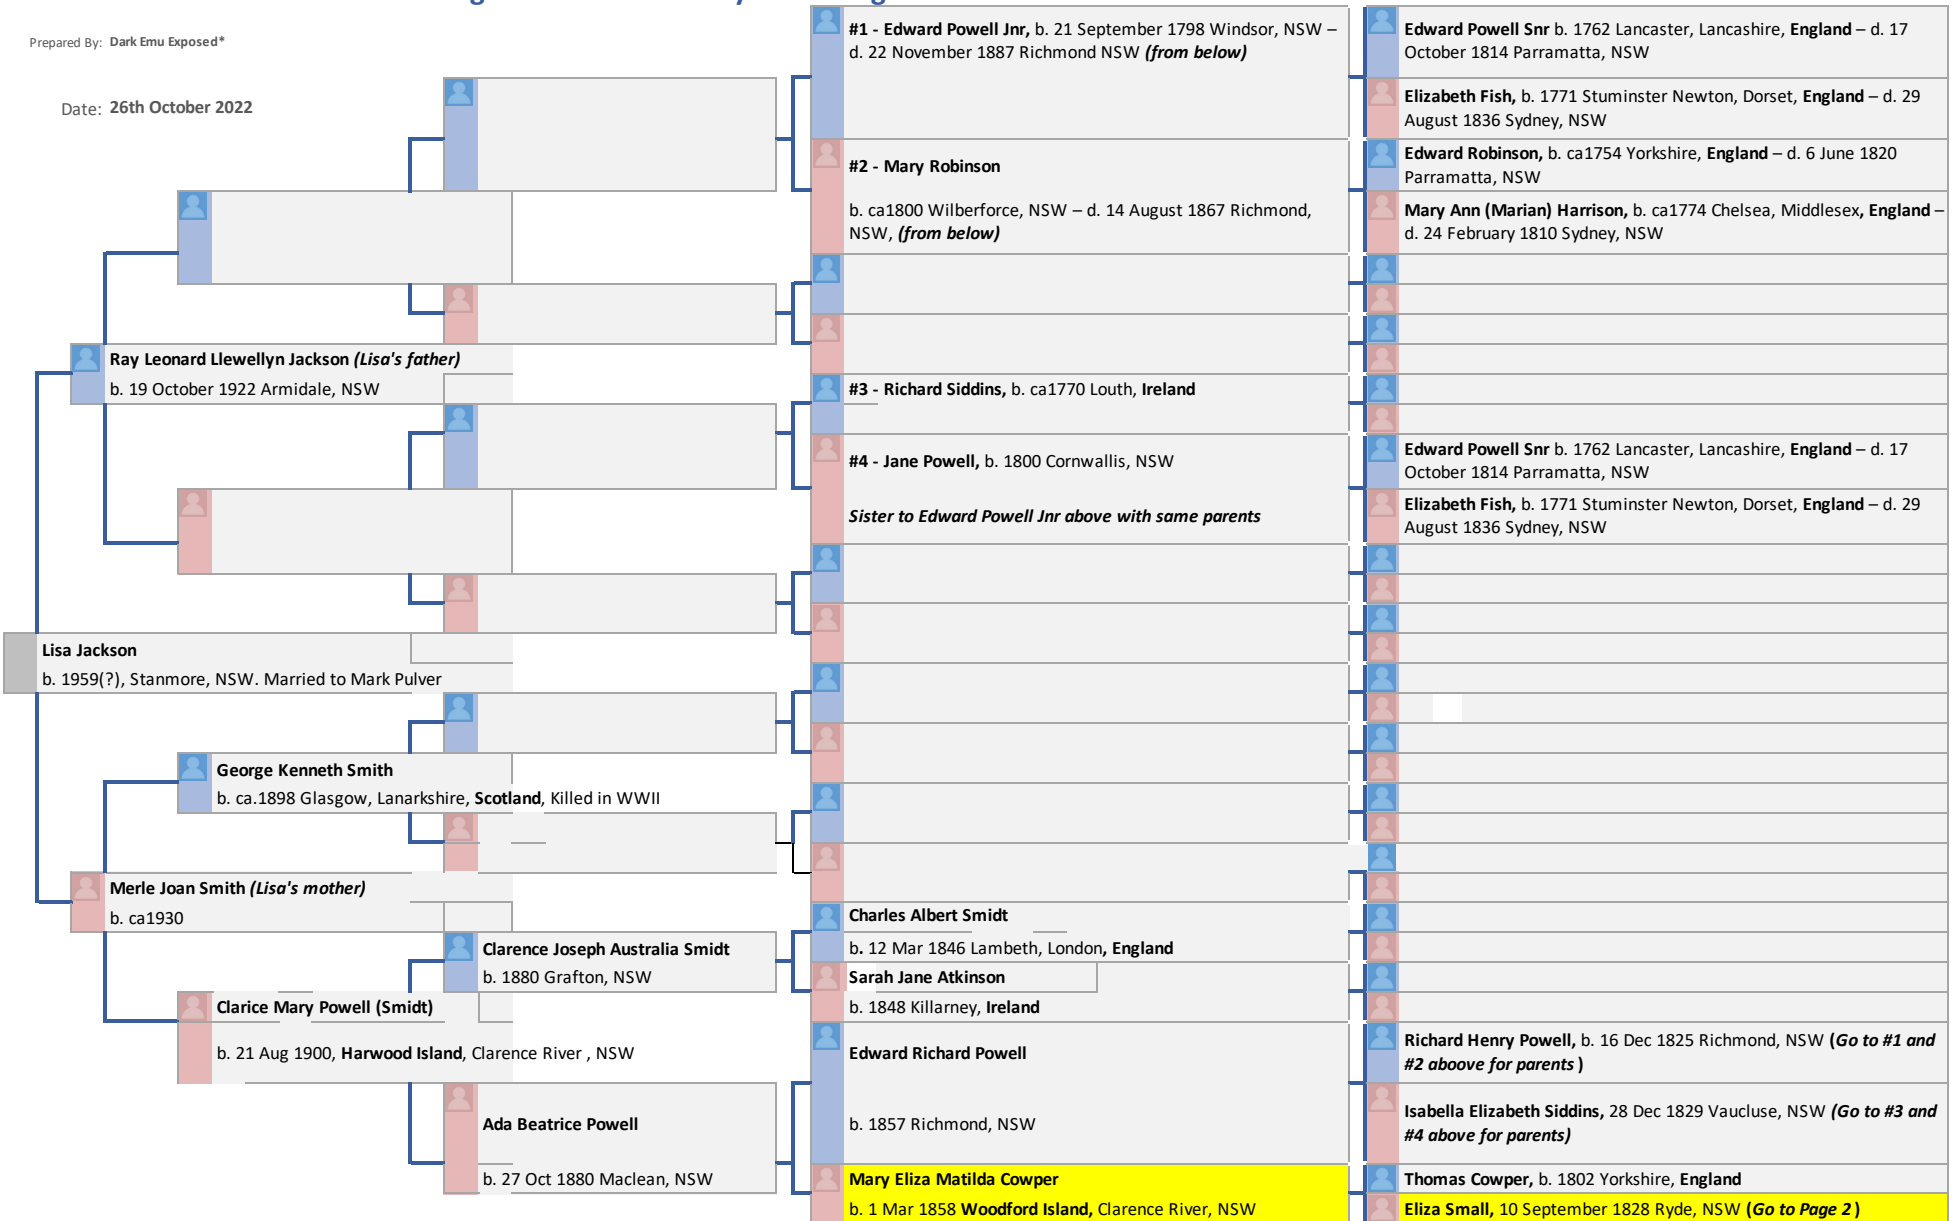

Professor Lisa Jackson Pulver's Alleged Maternal Family Tree - Page 1*

Prepared By: Dark Emu Exposed*

Date: 26th October 2022

Note * - This family tree has been constructed in good faith based on publically available records.
Yellow colour indicates the Cowper and Small family lines to be continued on Page 2 of the maternal family tree.