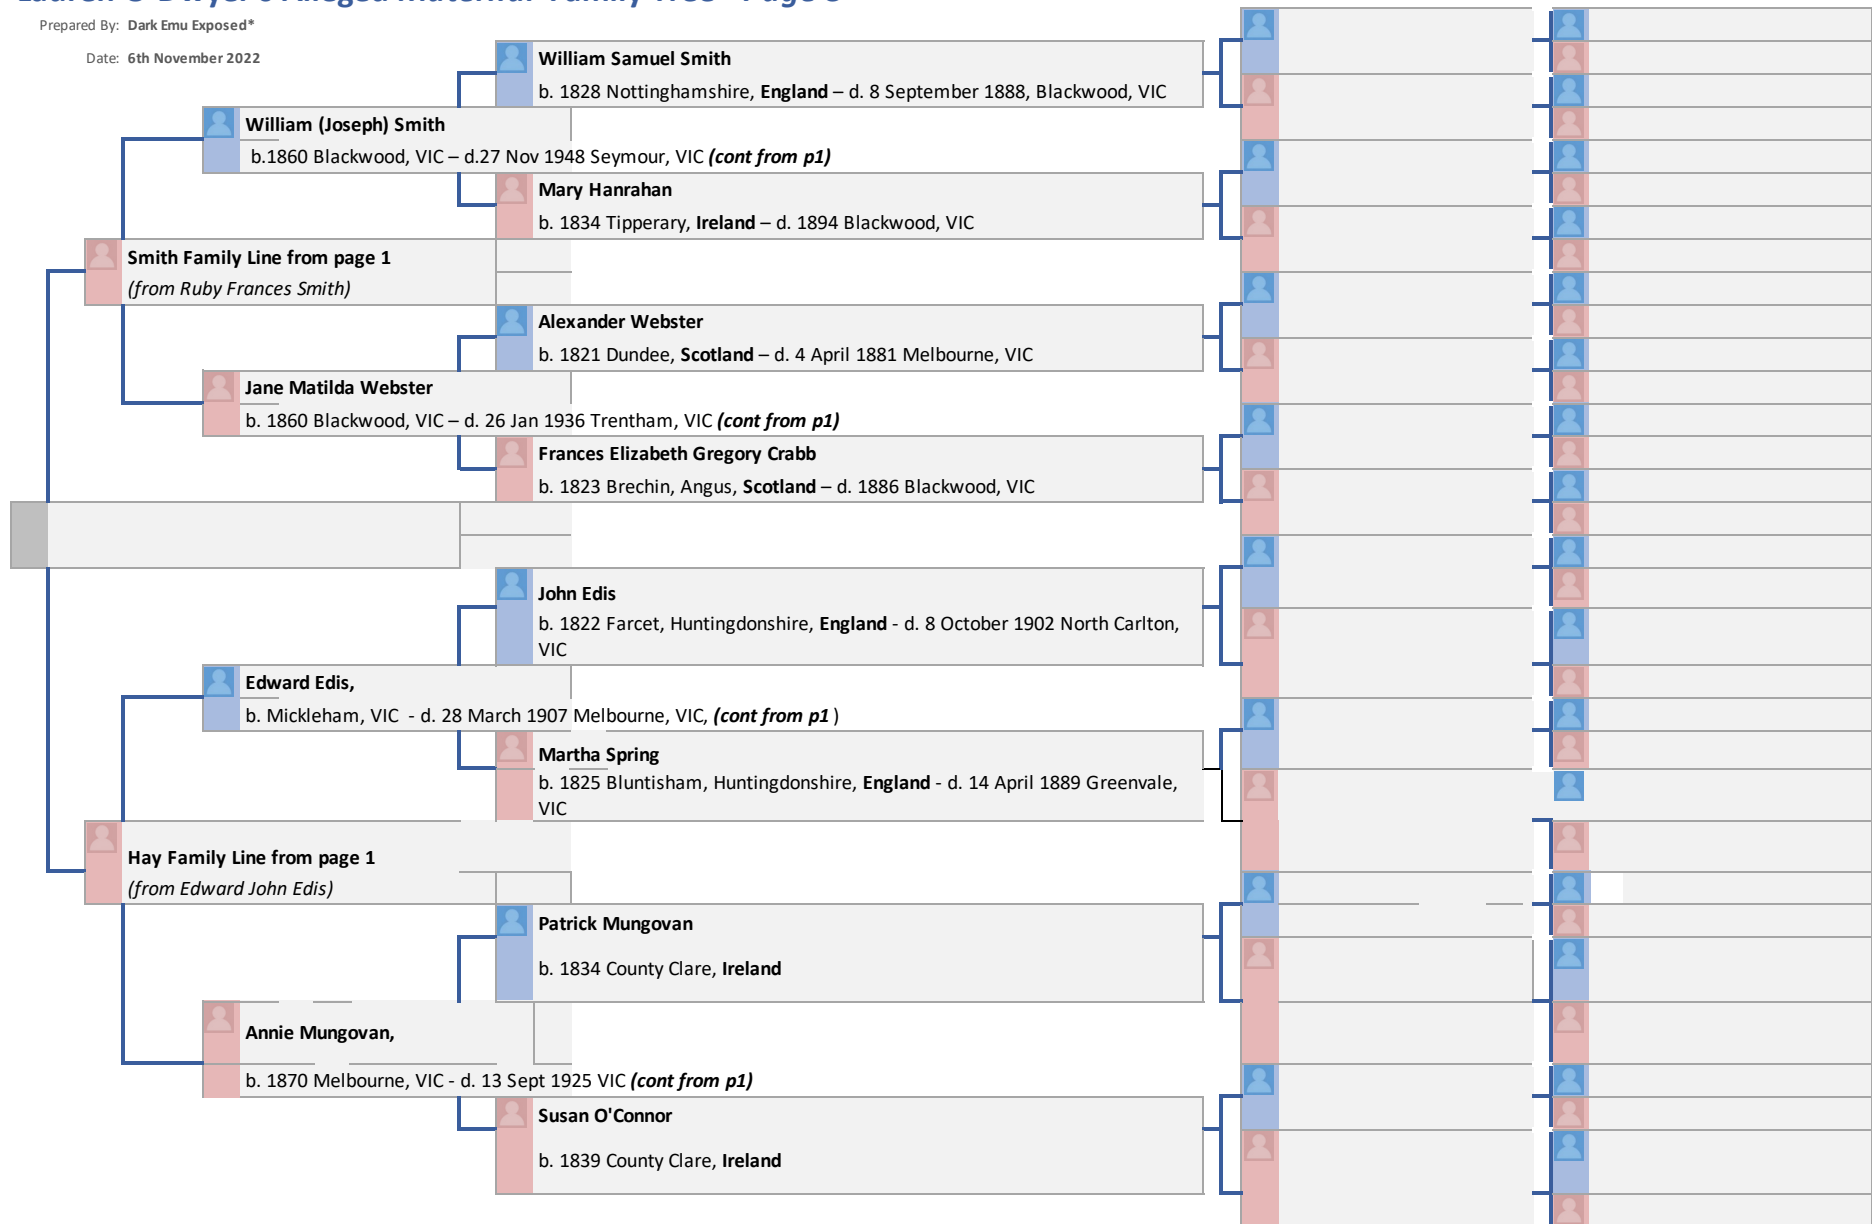

Lauren O'Dwyer's Alleged Maternal Family Tree - Page 3 *

Prepared By: Dark Emu Exposed*

Date: 6th November 2022

Note * - This family tree has been constructed in good faith based on publicly available records.