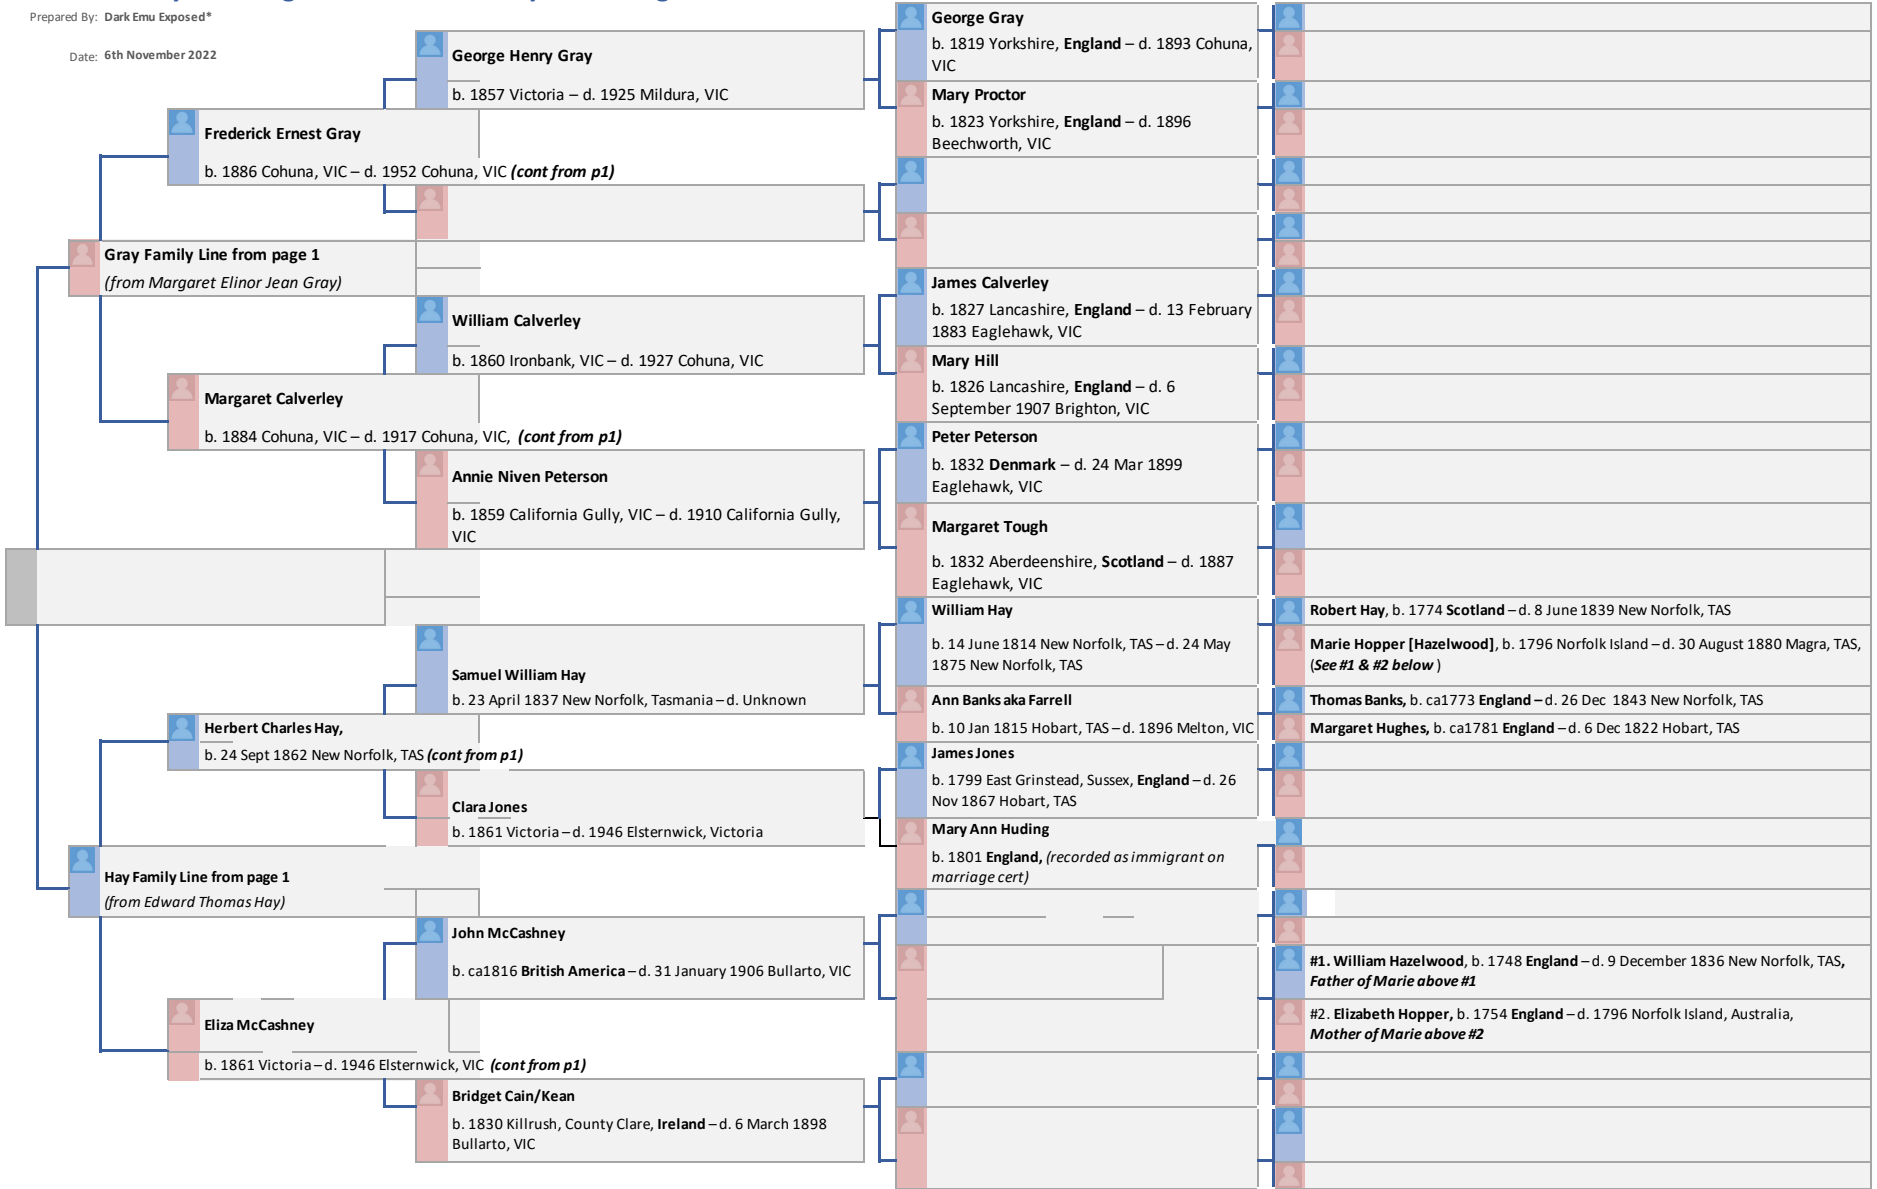

Lauren O'Dwyer's Alleged Maternal Family Tree - Page 2*

Prepared By: Dark Emu Exposed*

Date: 6th November 2022

Note * - This family tree has been constructed in good faith based on publically available records.