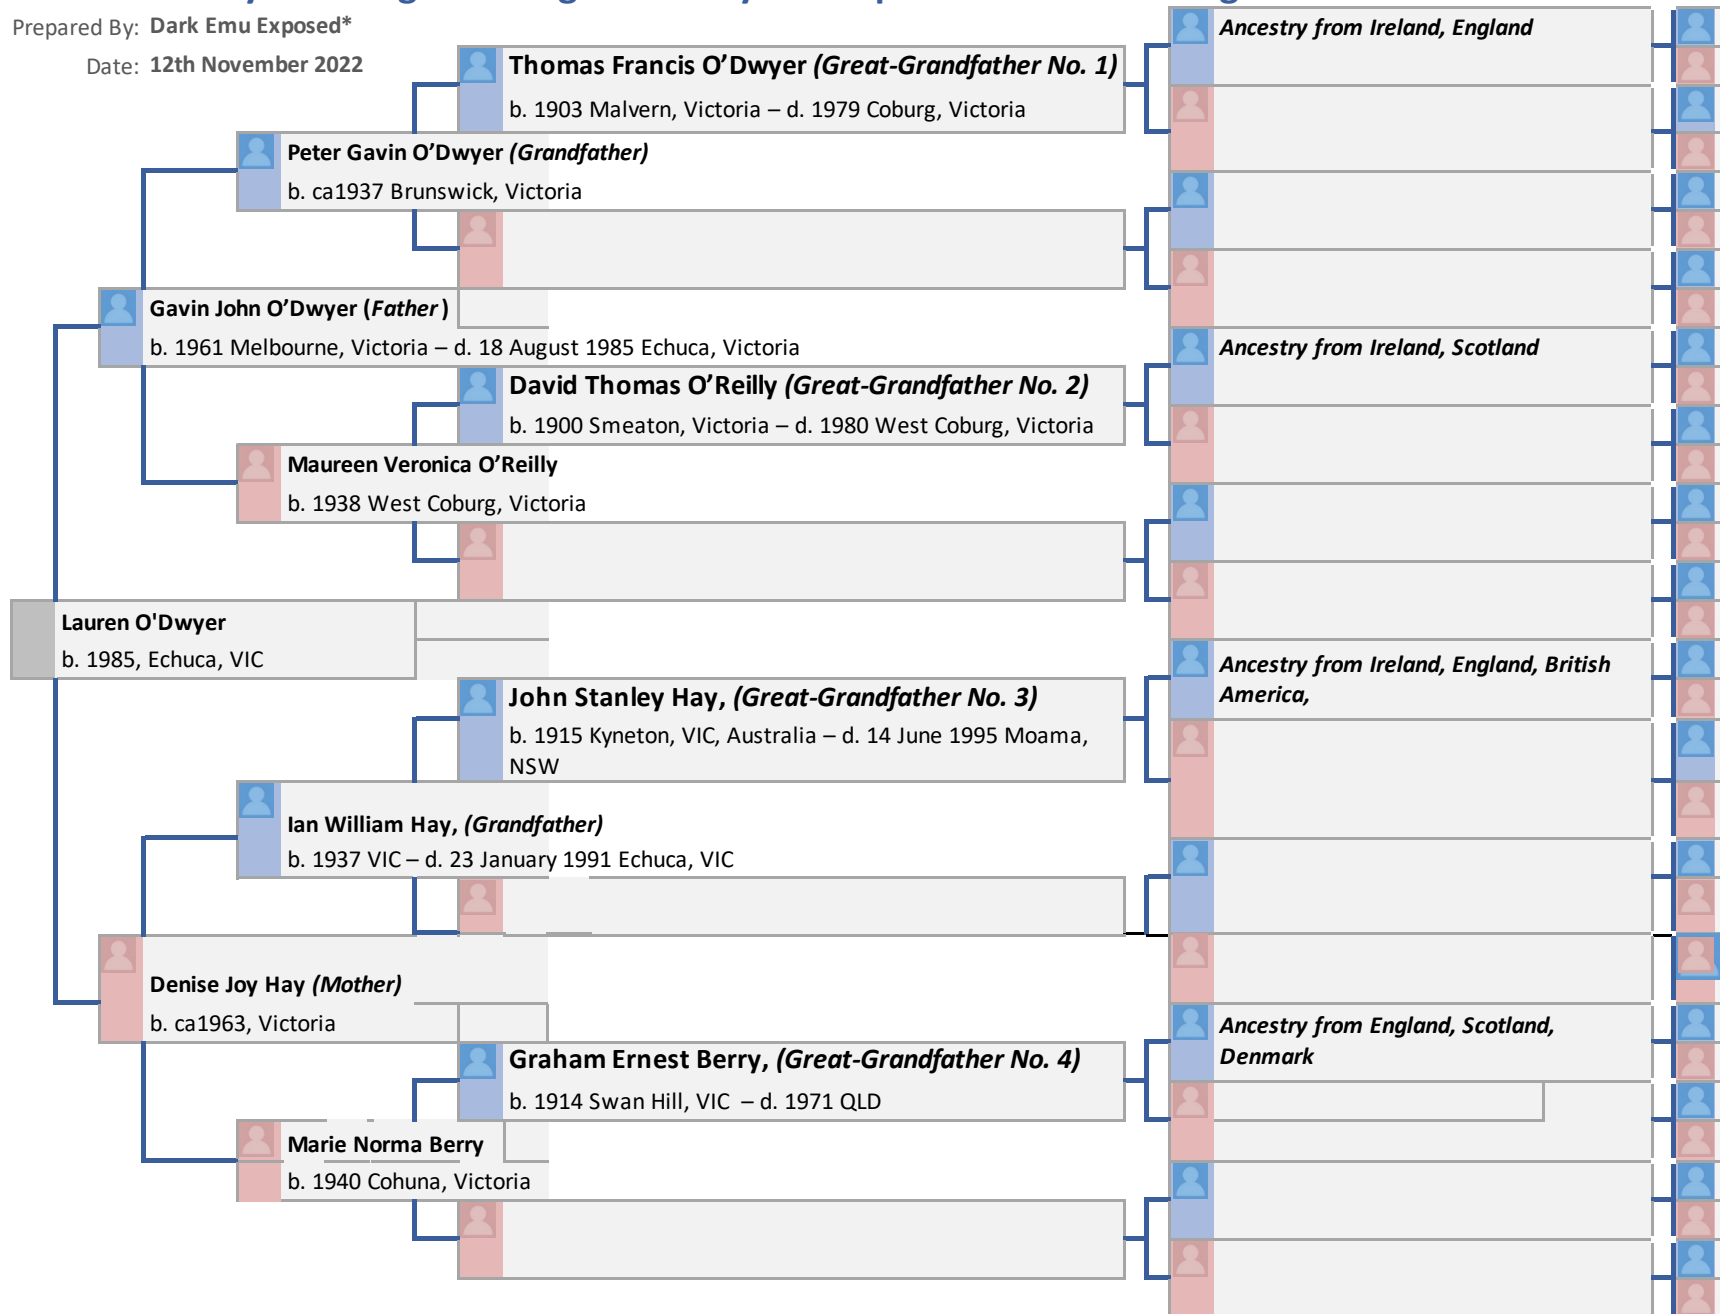

Lauren O'Dwyer's Alleged Biological Family Tree up to the Four Great-grandfather Level*

Prepared By: Dark Emu Exposed*

Date: 12th November 2022

Note * - This family tree has been constructed in good faith based on publicly available records.