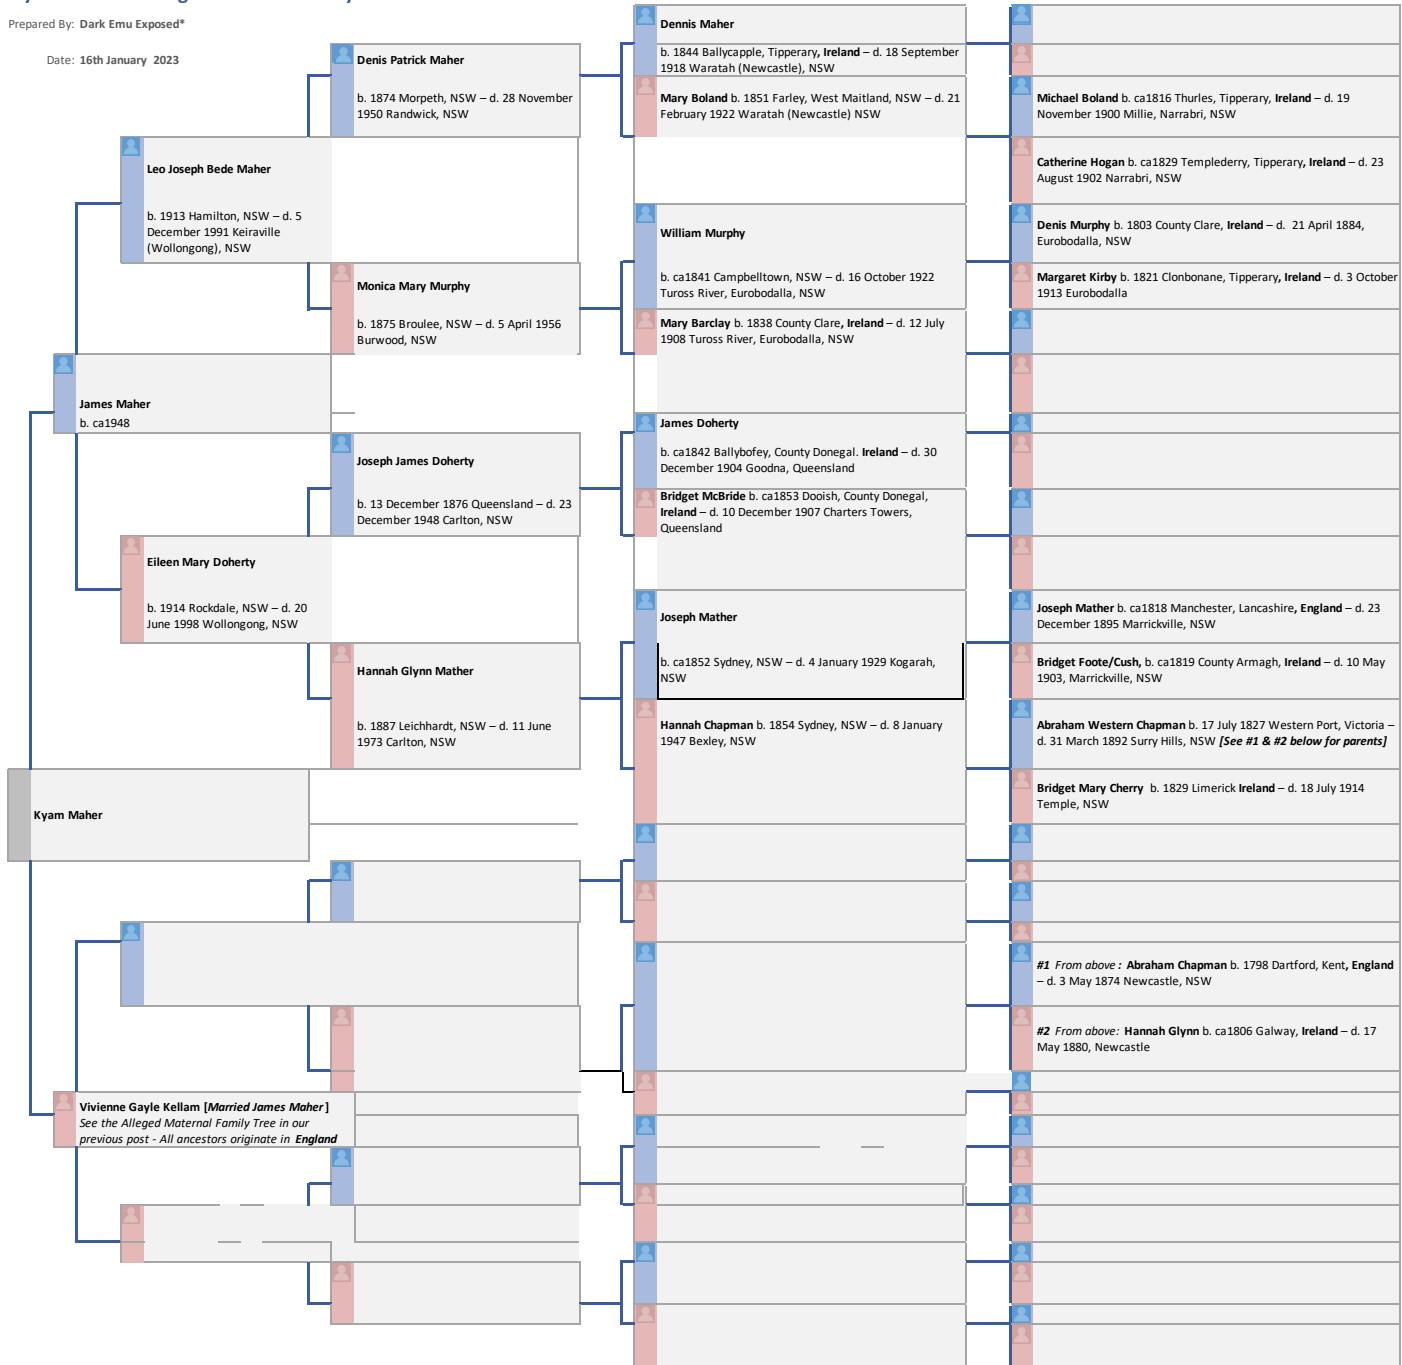

Kyam Maher's Alleged Paternal Family Tree*

Prepared By: Dark Emu Exposed*

Date: 16th January 2023

Note * - This family tree has been constructed in good faith based on publicly available records.