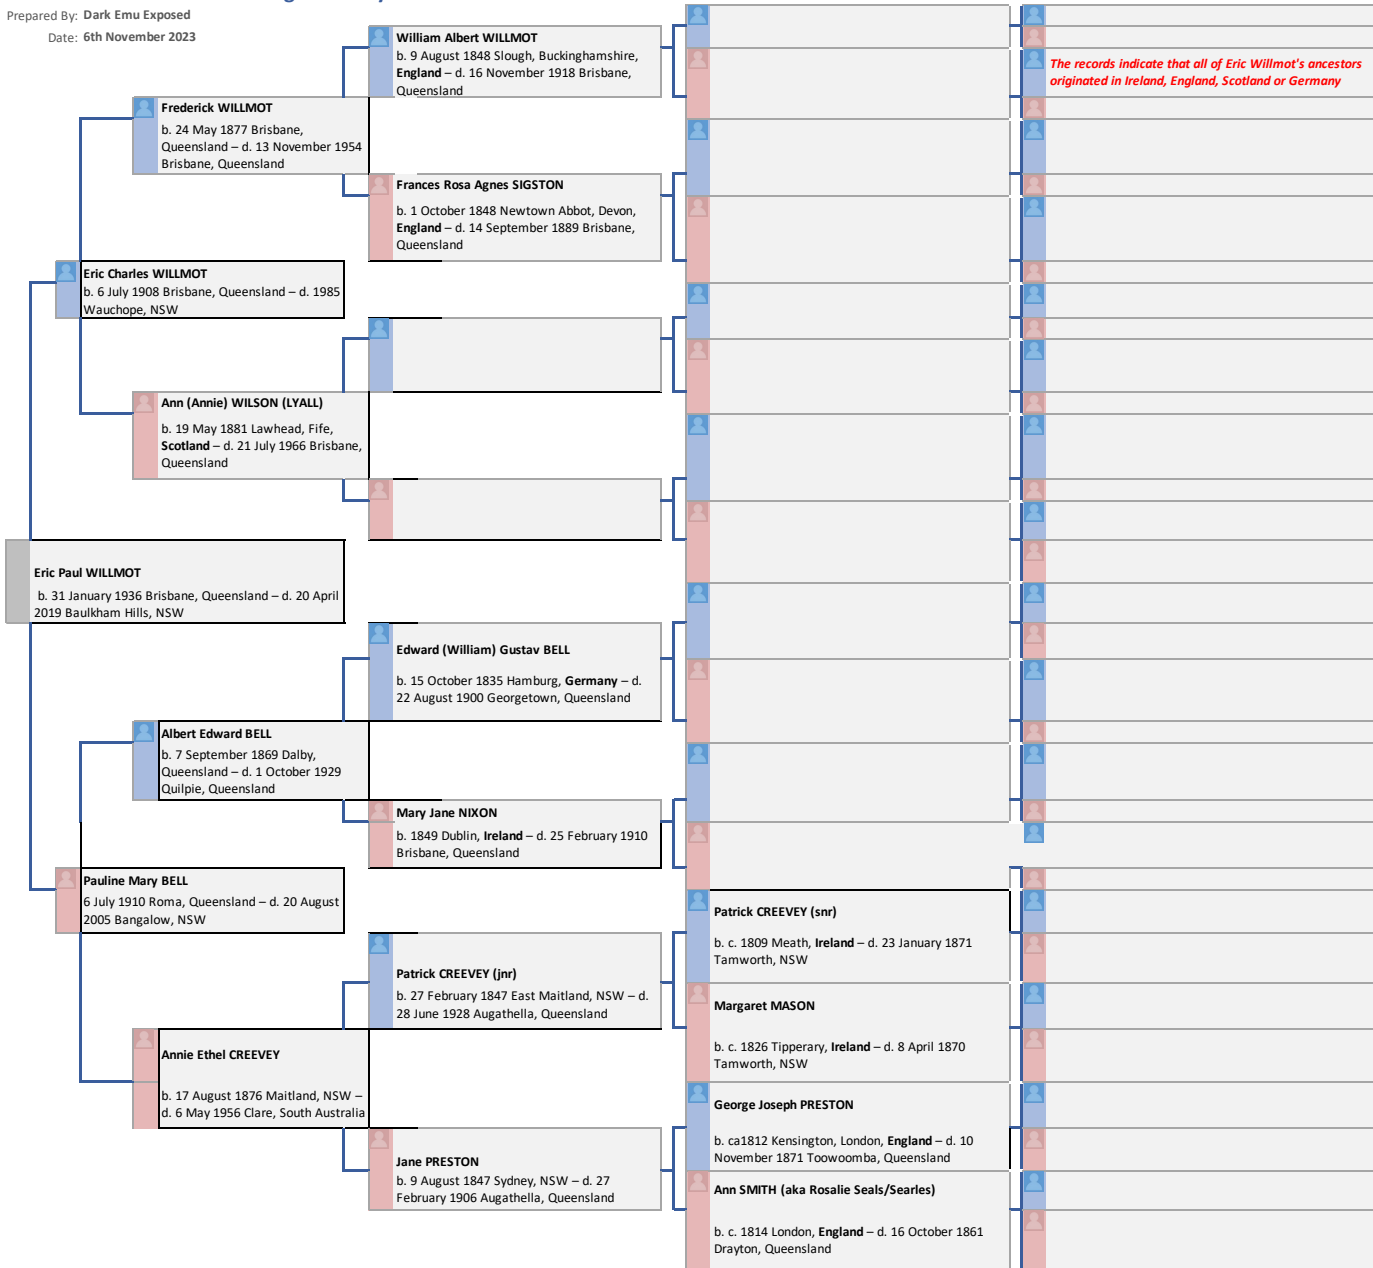

The Late Eric Willmot's - Alleged Family Tree*

Prepared By: Dark Emu Exposed

Date: 6th November 2023

Note * - This family tree has been constructed in good faith based on publically available records.

Disclaimer: This genealogical work has been undertaken in good faith and is based on the publicly available records. However, it cannot account for events which may result in Aboriginal ancestry entering into the family line such as via a private or unrecorded adoption of an Aboriginal child into the family, or a relationship out of wedlock between a family member and an Aboriginal person that produced a child of Aboriginal descent who was then incorporated into the family without record, or with a record that did not disclose the Aboriginality of that child.