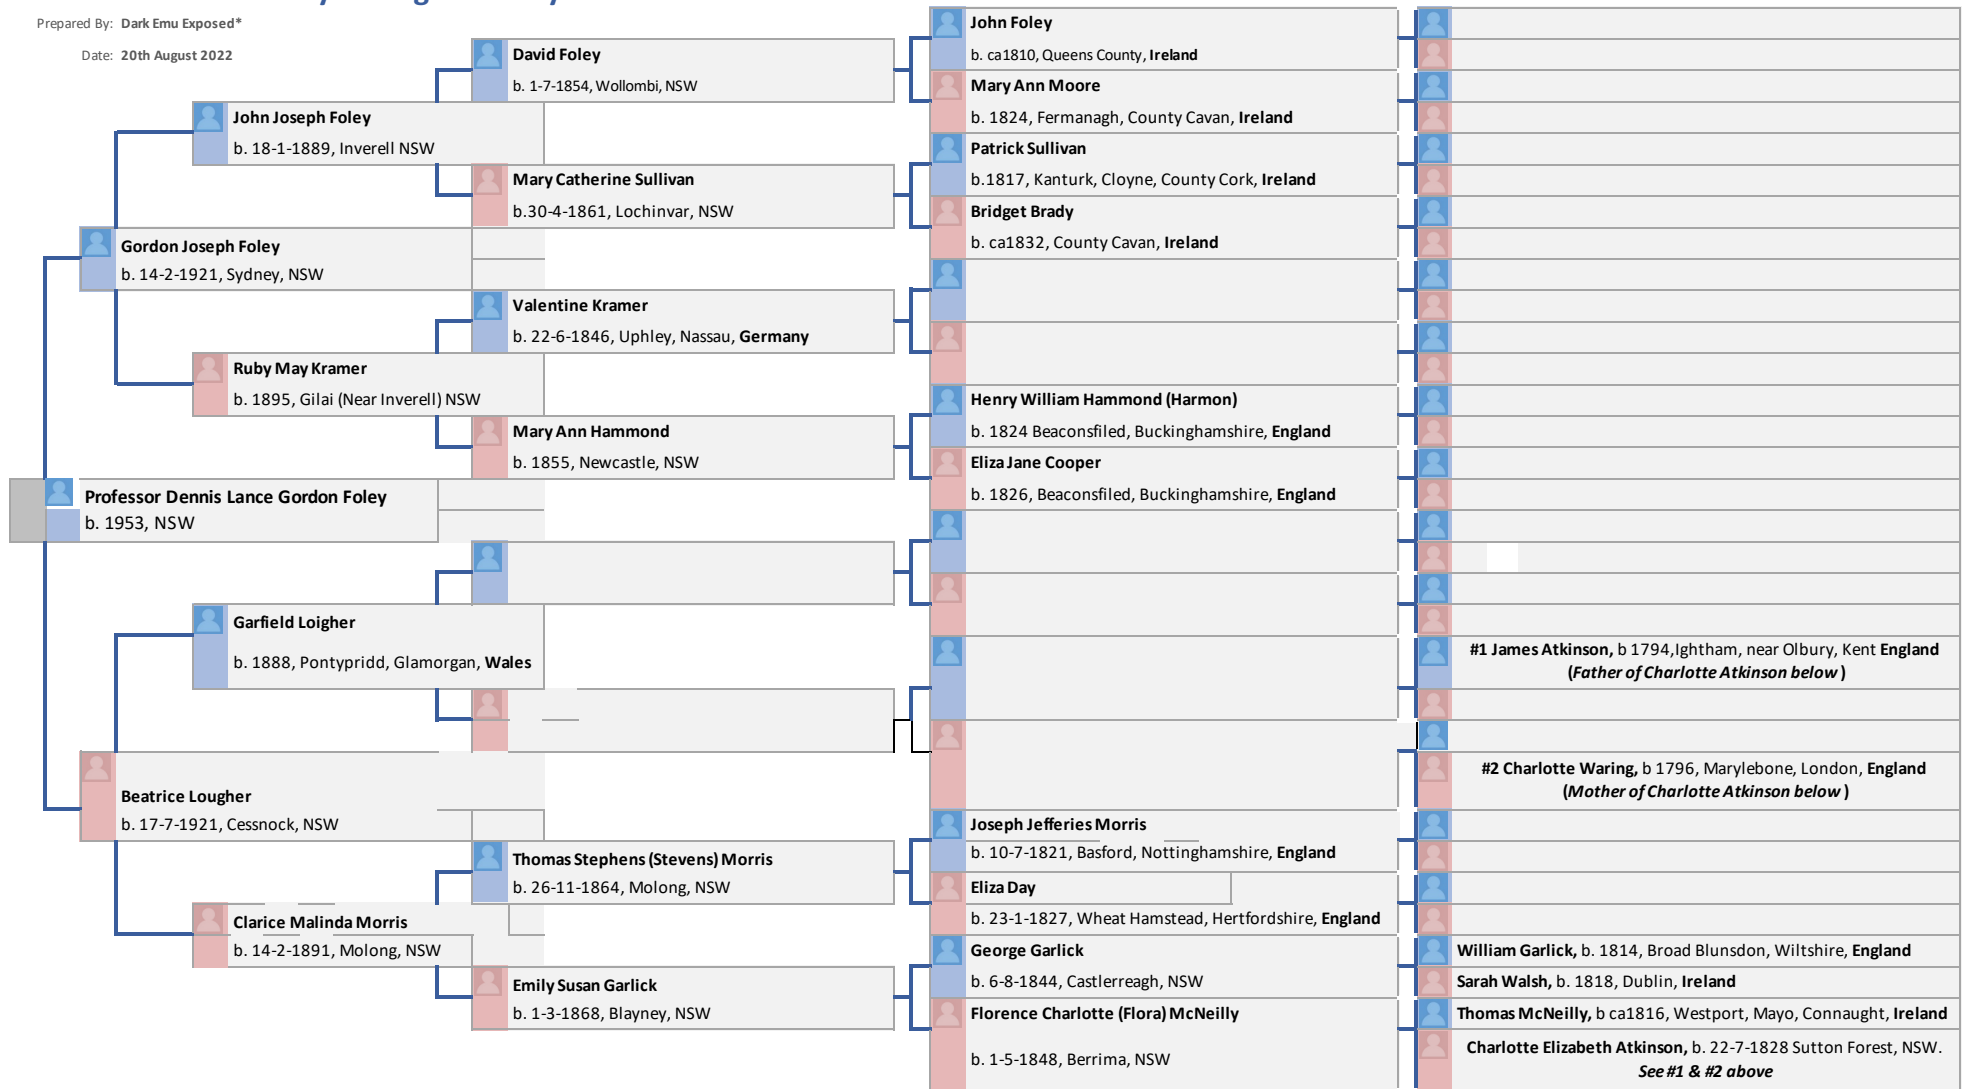

Professor Dennis Foley's Alleged Family Tree*

Prepared By: Dark Emu Exposed*

Date: 20th August 2022

Note * - This family tree has been constructed in good faith based on publically available records.