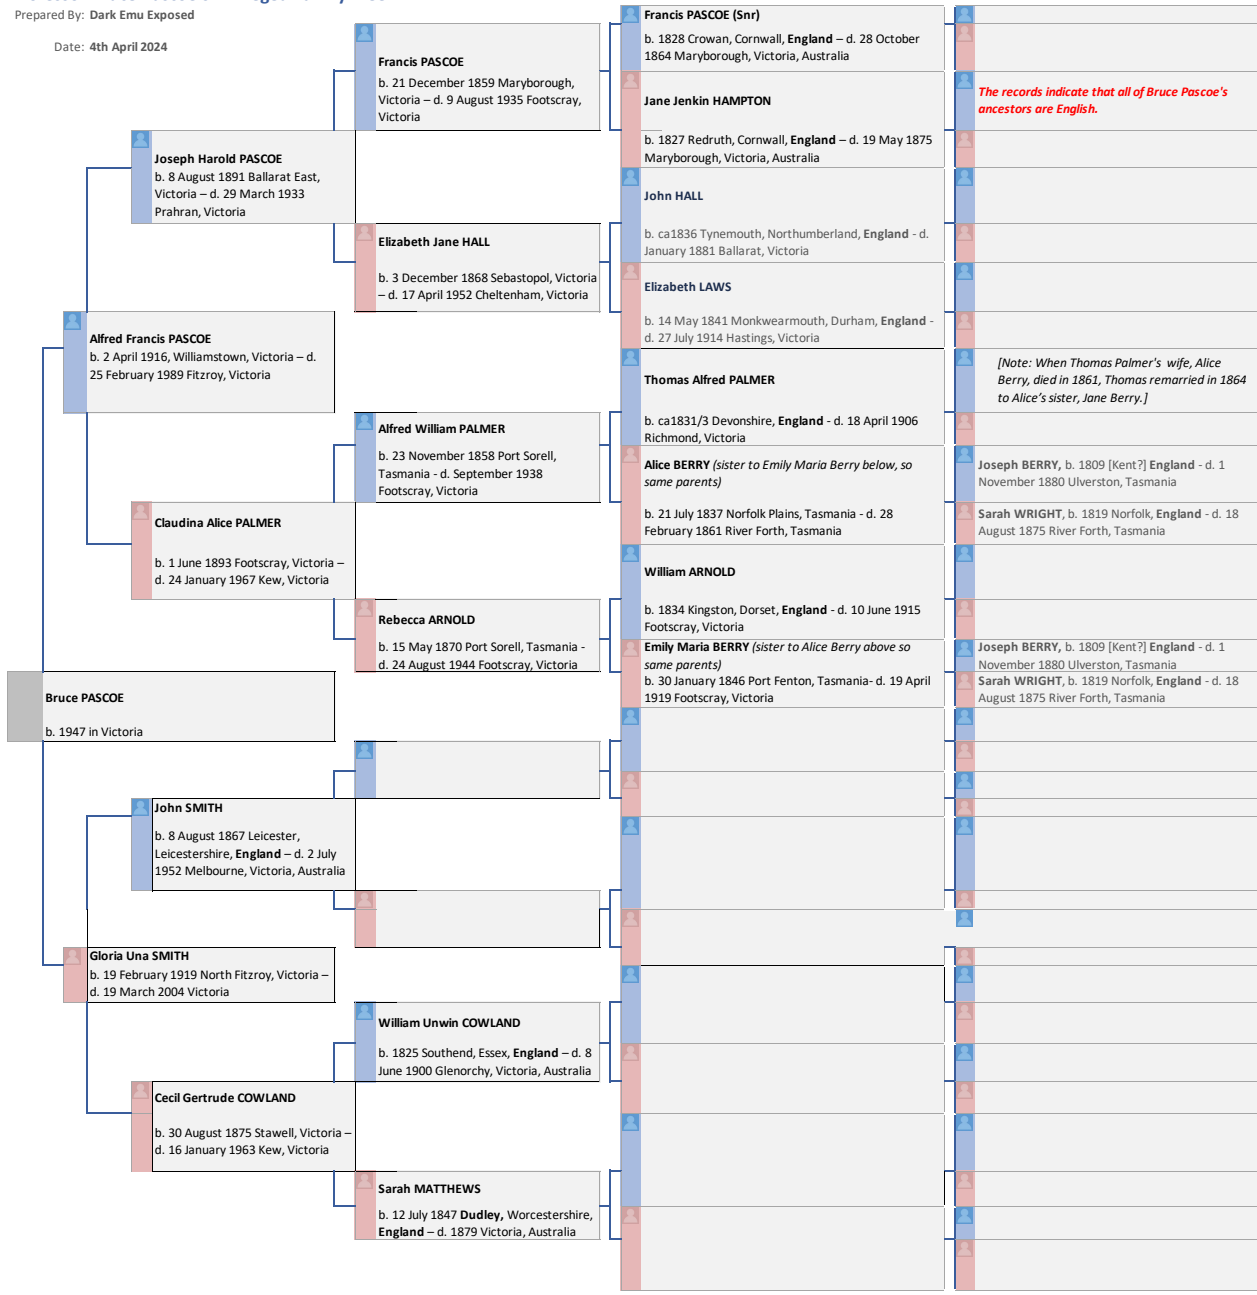

Professor Bruce Pascoe's - Alleged Family Tree*

Prepared By: Dark Emu Exposed

Date: 4th April 2024