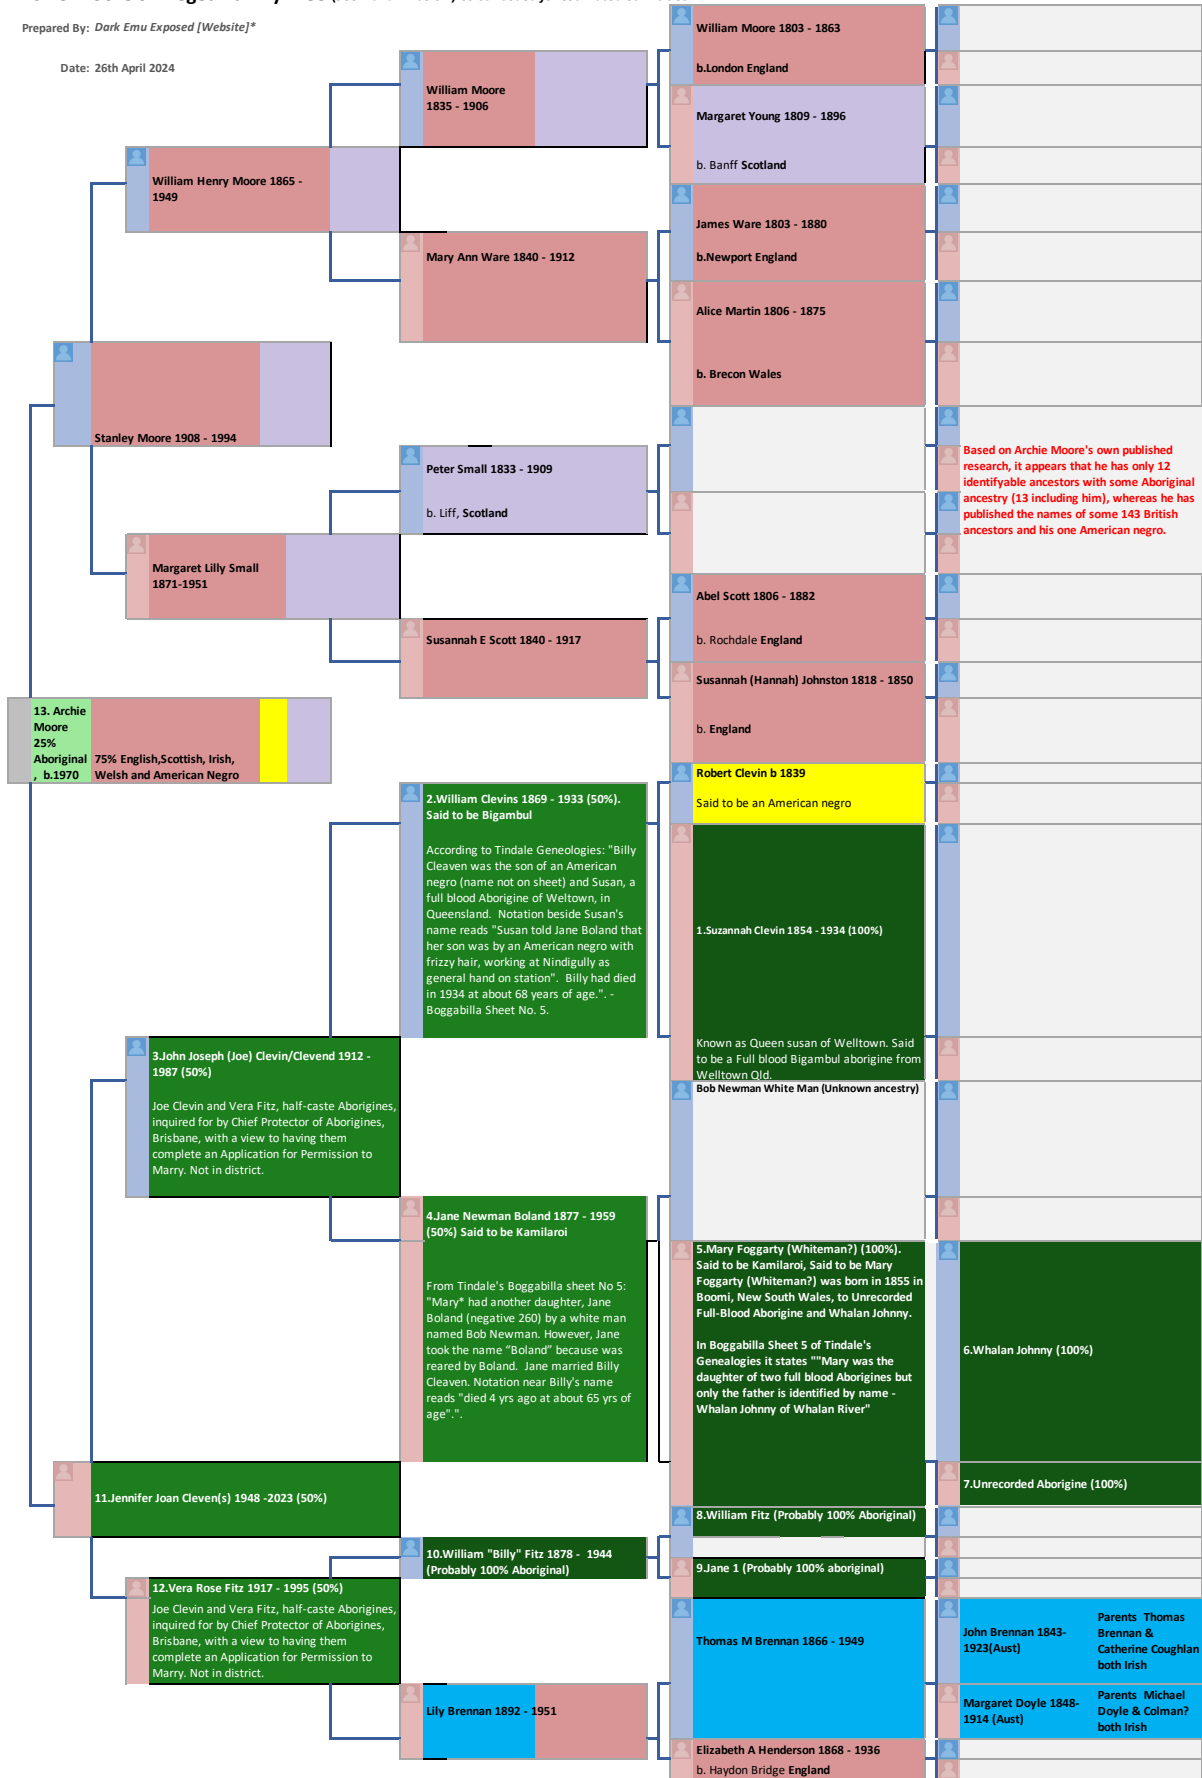

Archie Moore's Alleged Family Tree (See * and ** below) Colour coded for estimated ethnicities

Prepared By: Dark Emu Exposed [Website]*

Date: 26th April 2024

Note * - This family tree has been constructed in good faith based on Archie Moore's own Ancestry.com research which he has put in the public domain

Note ** - This Family Tree of Archie Moore is based on his own published Family tree on [Ancestry.com](https://www.ancestry.com) [link here: <https://www.ancestry.com.au/profile/039afe09-0006-0000-0000-000000000000?compareToTestId=B89B6398-0FC8-4874-896A-C5D3778479F8>] The ethnicities of his ancestors have been supplied by Moore himself or determined or estimated by Dark Emu Exposed. **These ethnicities are colour coded : shades of green for varying % Aboriginality, red for English (& Welsh), blue for Irish, light purple for Scottish, yellow for American negro.**